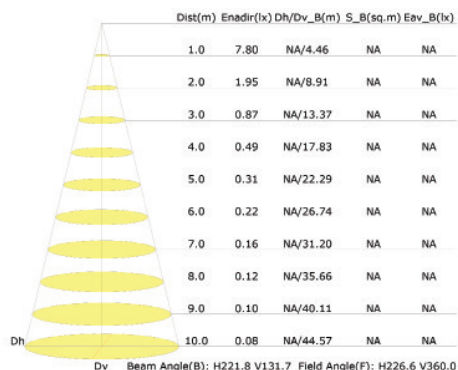

Black Aluminum Outdoor
Powder-coat Finish
Also available in a bronze finish

DWS-C1

DWS-C2

DWS-C4

3 Light Covers Available
(sold separately)

TECHNICAL DATA

LIGHT SPECIFICATIONS

Lumens	1,300 lm
Efficacy	87 lm/W
CCT	4000K
CRI	>80
Beam Angle	120°
L70 Life	>54,000 hrs
Warranty	5-year

APPROVALS AND LISTINGS

cUL	E482965
-----	---------

DIMENSIONAL DRAWING

ILLUMINANCE AT A DISTANCE

ELECTRICAL

Wattage	15W
Voltage	120-277V
Power Factor	>0.9
THD	<20%
Operating Temp	-40 to 40°C

CONSTRUCTION

Housing	Aluminum
Finish	Powder-Coat
Finish Colour	Black
IP Rating	IP65