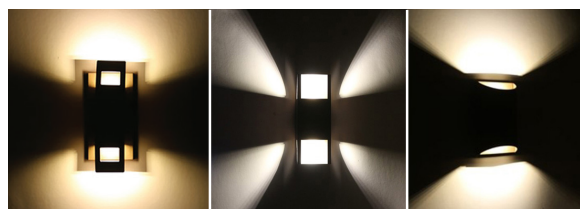

ACCESSORIES (Sold Separately)

DWS-C1-BK	Cover Option 1 in Black
DWS-C2-BK	Cover Option 2 in Black
DWS-C4-BK	Cover Option 4 in Black