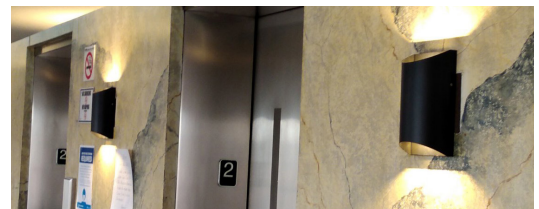

Decorative Wall Sconce Engine

15W | 4000K | 120-277V | Black

Choose from one of our three covers to complete your custom look
(Covers sold separately)

Suitable for Indoor and
Outdoor Applications

Up-Down
Light Engine

Black Aluminum Outdoor
Powder-coat Finish
Also available in a bronze finish

DWS-C1

DWS-C2

DWS-C4

3 Light Covers Available
(sold separately)

TECHNICAL DATA

LIGHT SPECIFICATIONS

Lumens	1,300 lm
Efficacy	87 lm/W
CCT	4000K
CRI	>80
Beam Angle	120°
L70 Life	>54,000 hrs
Warranty	5-year