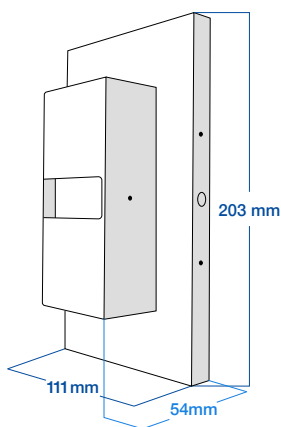

Black Aluminum Outdoor
Powder-coat Finish
Also available in a bronze finish

DWS-C1

DWS-C2

DWS-C4

3 Light Covers Available
(sold separately)

TECHNICAL DATA

LIGHT SPECIFICATIONS

Lumens	1,300 lm
Efficacy	87 lm/W
CCT	4000K
CRI	>80
Beam Angle	120°
L70 Life	>54,000 hrs
Warranty	5-year

APPROVALS AND LISTINGS

cUL	E482965
-----	---------

DIMENSIONAL DRAWING

ILLUMINANCE AT A DISTANCE

ELECTRICAL

Wattage	15W
Voltage	120-277V
Power Factor	>0.9
THD	<20%
Operating Temp	-40 to 40°C

CONSTRUCTION

Housing	Aluminum
Finish	Powder-Coat
Finish Colour	Black
IP Rating	IP65

DIMENSIONS AND WEIGHTS

Fixture Weight	2 kgs
Pieces Per Carton	12
Carton Net Weight	9.4 kgs
Carton Gross Weight	10.4 kgs
Carton Meas.	380 x 245 x 230 mm

ACCESSORIES (Sold Separately)

DWS-C1-BK	Cover Option 1 in Black
DWS-C2-BK	Cover Option 2 in Black
DWS-C4-BK	Cover Option 4 in Black