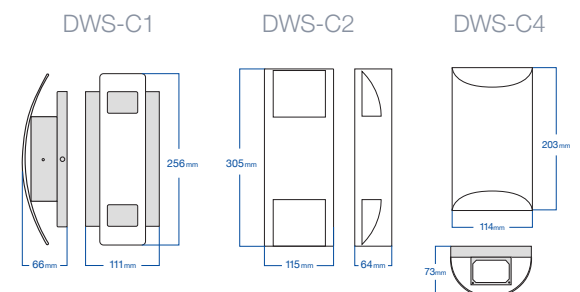

Black Aluminum Outdoor
Powder-coat Finish
Also available in a bronze finish

DWS-C1

DWS-C2

DWS-C4

3 Light Covers Available
(sold separately)

TECHNICAL DATA

LIGHT SPECIFICATIONS

Lumens	1,300 lm
Efficacy	87 lm/W
CCT	4000K
CRI	>80
Beam Angle	120°
L70 Life	>54,000 hrs
Warranty	5-year

APPROVALS AND LISTINGS

cUL	E482965
-----	---------

DIMENSIONAL DRAWING

ILLUMINANCE AT A DISTANCE

ELECTRICAL

Wattage	15W
Voltage	120-277V
Power Factor	>0.9
THD	<20%
Operating Temp	-40 to 40°C

CONSTRUCTION

Housing	Aluminum
Finish	Powder-Coat
Finish Colour	Black
IP Rating	IP65

DIMENSIONS AND WEIGHTS

Fixture Weight	2 kgs
Pieces Per Carton	12
Carton Net Weight	9.4 kgs
Carton Gross Weight	10.4 kgs
Carton Meas.	380 x 245 x 230 mm

ACCESSORIES (Sold Separately)

DWS-C1-BK	Cover Option 1 in Black
DWS-C2-BK	Cover Option 2 in Black
DWS-C4-BK	Cover Option 4 in Black