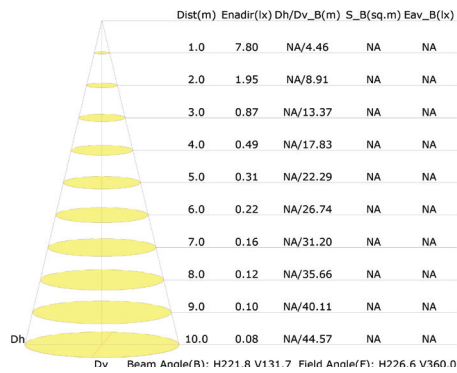

TECHNICAL DATA

LIGHT SPECIFICATIONS

Lumens	1,300 lm
Efficacy	87 lm/W
CCT	4000K
CRI	> 80
L70 Life	50,000 hrs
Beam Angle	120°
Warranty	5-year

APPROVALS AND LISTINGS

cUL	E482965

ILLUMINANCE AT A DISTANCE