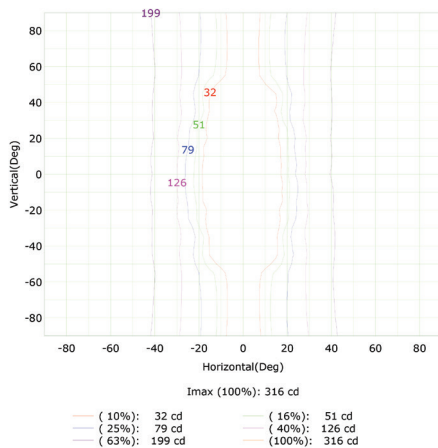

ISOCANDELA PLOT