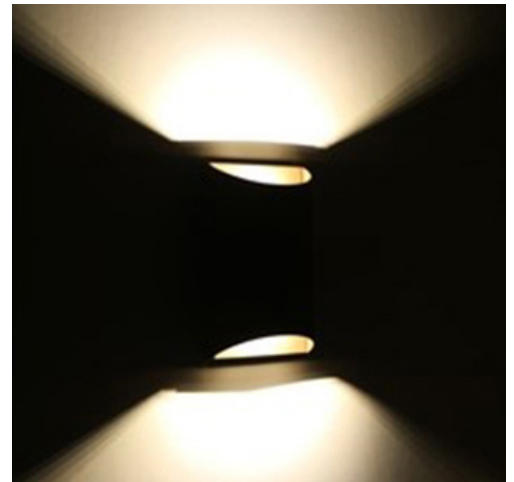

Decorative Wall Sconce Cover 4 - Bronze

for 15W Decorative Wall Sconce (sold separately)

Choose from one of our three decorative covers to complete your custom look.

Shown with Base Unit (Sold Separately)
Also available in a Black Finish (DWS-C4-BK)

Shown with Base Unit (Sold Separately)

CONSTRUCTION

Housing	Aluminum
Finish	Bronze
Unit Gross Weight	0.12 kg

DIMENSIONS