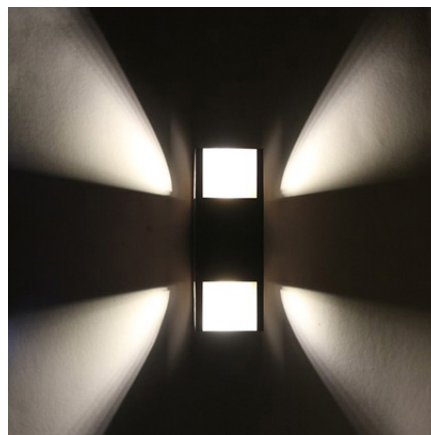

Shown with DWS-C2