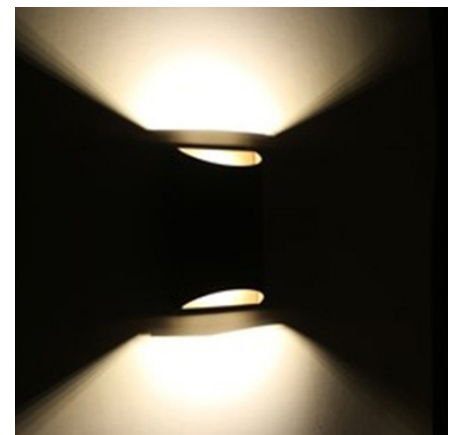

Shown with DWS-C4