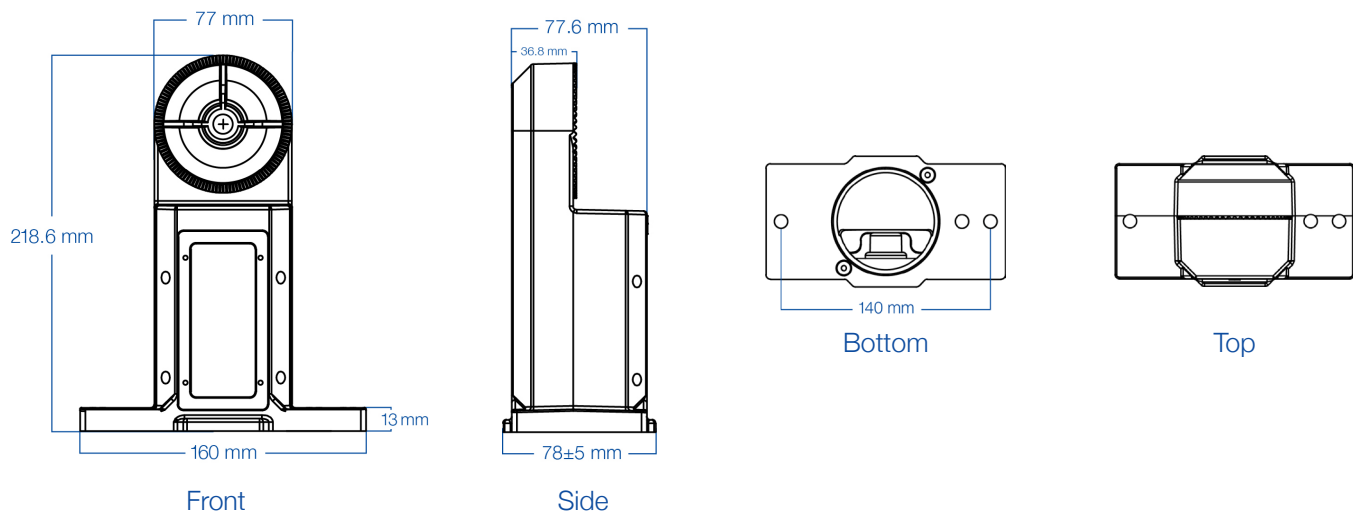

Pictured on FL04B 60W/80W

Pictured on FL04B 100W/150W/200W

Pictured on FL04B 240W/300W

NOTE: If ordering this mount for the 450W Concorde Flood/Area Light, please advise our order desk. An adapter is required for this application and will be sent to you at no extra charge (FL04-450W-RA)

Also available in white
(FL04-MM-WH)

DIMENSIONAL DRAWINGS

DIMENSIONAL DRAWING (ON FL04B FIXTURES)

FL04B 60W/80W

FL04B 100W/200W

FL04B 240W/300W