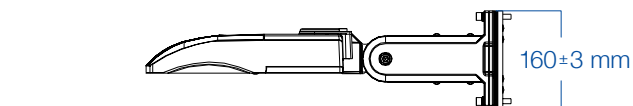

Also available in white
(FL04-MM-WH)

DIMENSIONAL DRAWINGS

DIMENSIONAL DRAWING (ON FL04B FIXTURES)

FL04B 60W/80W

FL04B 100W/200W

FL04B 240W/300W