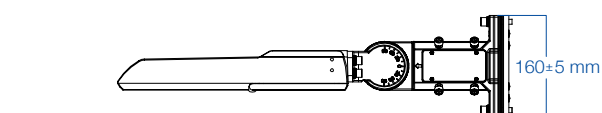

Multi Mount

Bronze Finish

All field-interchangeable mounts are sold separately.
Versatile multi mount for square/round pole, slip fit, or wall mount

Suitable for use with the FL04 and FL04B Concorde Series Flood / Area Lights

Pictured on FL04B 60W/80W

Pictured on FL04B 100W/150W/200W

Pictured on FL04B 240W/300W

NOTE: If ordering this mount for the 450W Concorde Flood/Area Light, please advise our order desk. An adapter is required for this application and will be sent to you at no extra charge (FL04-450W-RA)

Also available in white
(FL04-MM-WH)

DIMENSIONAL DRAWINGS

DIMENSIONAL DRAWING (ON FL04B FIXTURES)

FL04B 60W/80W

FL04B 100W/200W

FL04B 240W/300W