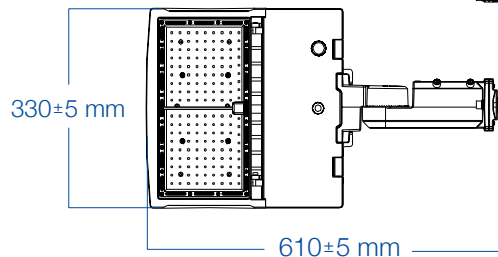

Pictured on FL04B 60W/80W

Pictured on FL04B 100W/150W/200W

Pictured on FL04B 240W/300W

NOTE: If ordering this mount for the 450W Concorde Flood/Area Light, please advise our order desk. An adapter is required for this application and will be sent to you at no extra charge (FL04-450W-RA)

Also available in white
(FL04-MM-WH)

DIMENSIONAL DRAWINGS

DIMENSIONAL DRAWING (ON FL04B FIXTURES)

FL04B 60W/80W

FL04B 100W/200W

FL04B 240W/300W