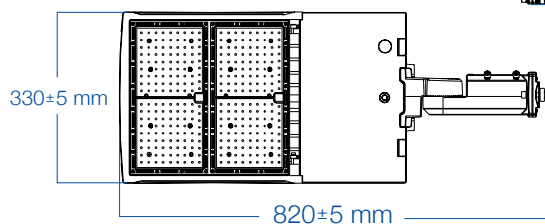

Pictured on FL04B 60W/80W

Pictured on FL04B 100W/150W/200W

Pictured on FL04B 240W/300W

NOTE: If ordering this mount for the 450W Concorde Flood/Area Light, please advise our order desk. An adapter is required for this application and will be sent to you at no extra charge (FL04-450W-RA)

Also available in white
(FL04-MM-WH)

DIMENSIONAL DRAWINGS

DIMENSIONAL DRAWING (ON FL04B FIXTURES)

FL04B 60W/80W

FL04B 100W/200W

FL04B 240W/300W