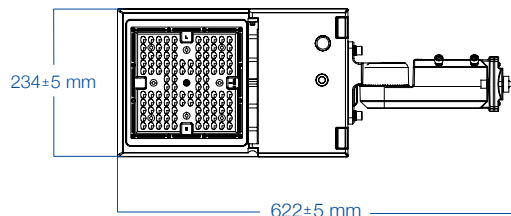

Pictured on FL04B 60W/80W

Pictured on FL04B 100W/150W/200W

Pictured on FL04B 240W/300W

NOTE: If ordering this mount for the 450W Concorde Flood/Area Light, please advise our order desk. An adapter is required for this application and will be sent to you at no extra charge (FL04-450W-RA)

Also available in white
(FL04-MM-WH)

DIMENSIONAL DRAWINGS

DIMENSIONAL DRAWING (ON FL04B FIXTURES)

FL04B 60W/80W

FL04B 100W/200W

FL04B 240W/300W