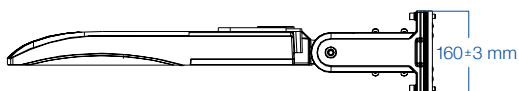

Also available in white
(FL04-MM-WH)

DIMENSIONAL DRAWINGS

DIMENSIONAL DRAWING (ON FL04B FIXTURES)

FL04B 60W/80W

FL04B 100W/200W

FL04B 240W/300W