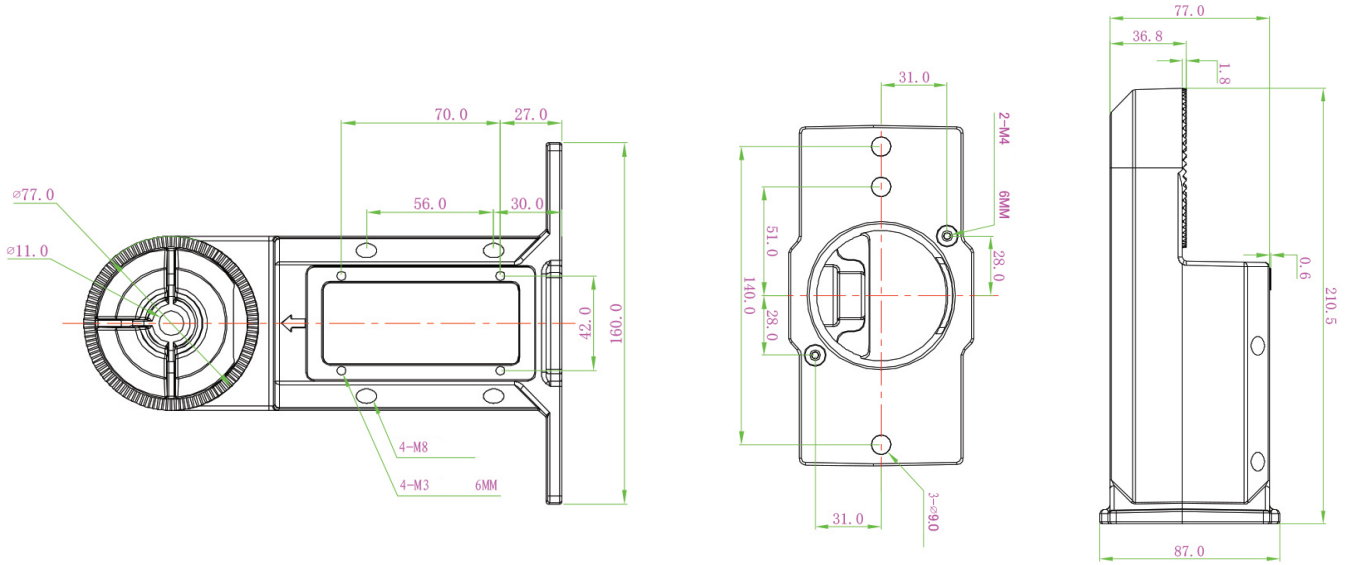

Multi Mount

Concorde Series Flood / Area Light

All field-interchangeable mounts are sold separately.
Versatile multi mount for square/round pole, slip fit, or wall mount

FL04-MM

FL04-MM-WH

NOTE: If ordering this mount for the 450W Concorde Flood/Area Light, please advise our order desk.
You will require an adapter and this will be sent to you at no extra charge (FL04-450W-RA)

100W - 150W

Concorde series Flood / Area Light

200W - 300W

Concorde series Flood / Area Light