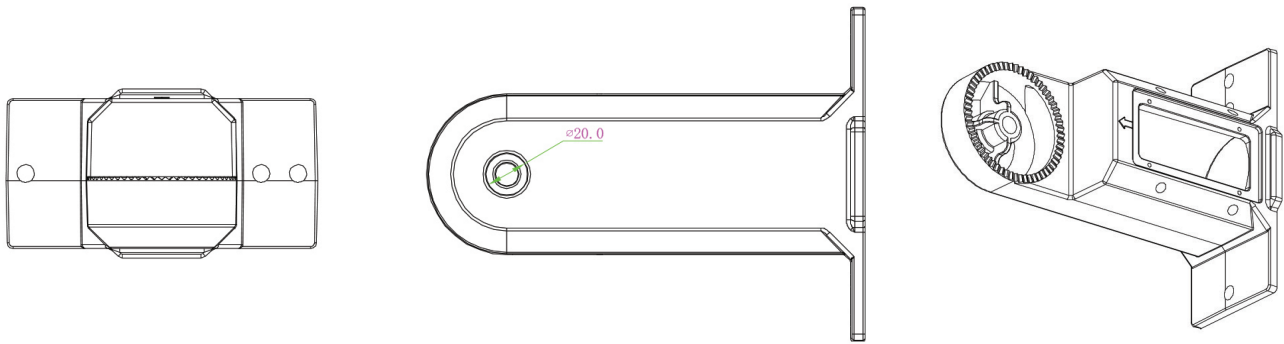

Multi Mount

Concorde Series Flood / Area Light

All field-interchangeable mounts are sold separately.
Versatile multi mount for square/round pole, slip fit, or wall mount

FL04-MM

FL04-MM-WH

NOTE: If ordering this mount for the 450W Concorde Flood/Area Light, please advise our order desk.
You will require an adapter and this will be sent to you at no extra charge (FL04-450W-RA)

100W - 150W

Concorde series Flood / Area Light

200W - 300W

Concorde series Flood / Area Light