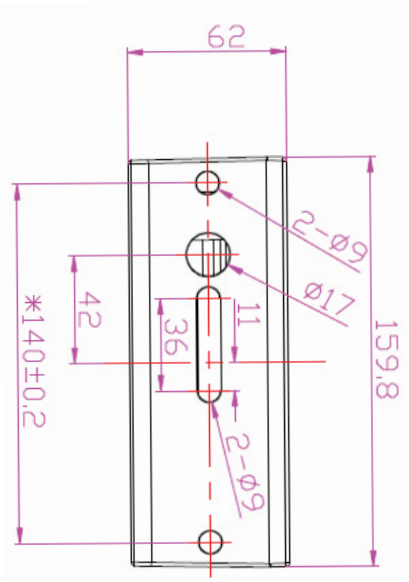

↑
THIS
SIDE UP

100W - 150W

Concorde series Flood / Area Light