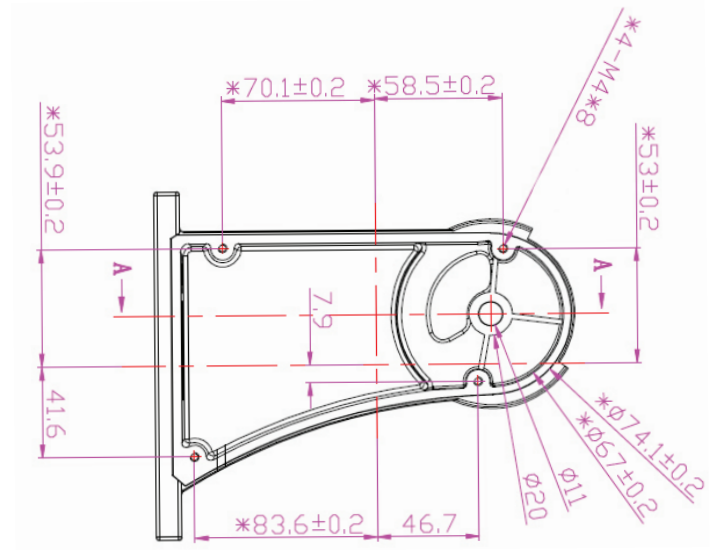

## Concorde Series Flood / Area Light

All field-interchangeable mounts are sold separately.  
Fits round or square poles. Integral access door for power connections/controls

FL04-PM

FL04-PM-WH

**NOTE:** If ordering this mount for the 450W Concorde Flood/Area Light, please advise our order desk.  
You will require an adapter and this will be sent to you at no extra charge (FL04-450W-RA)

↑  
THIS  
SIDE UP

100W - 150W

Concorde series Flood / Area Light

200W - 300W

Concorde series Flood / Area Light