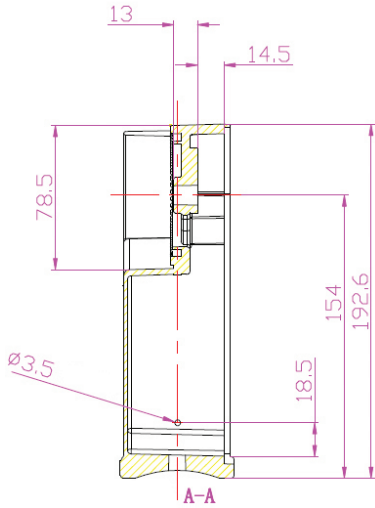

## Concorde Series Flood / Area Light

All field-interchangeable mounts are sold separately.  
Fits round or square poles. Integral access door for power connections/controls

FL04-PM

FL04-PM-WH

**NOTE:** If ordering this mount for the 450W Concorde Flood/Area Light, please advise our order desk.  
You will require an adapter and this will be sent to you at no extra charge (FL04-450W-RA)

↑  
THIS  
SIDE UP

100W - 150W

Concorde series Flood / Area Light

200W - 300W

Concorde series Flood / Area Light