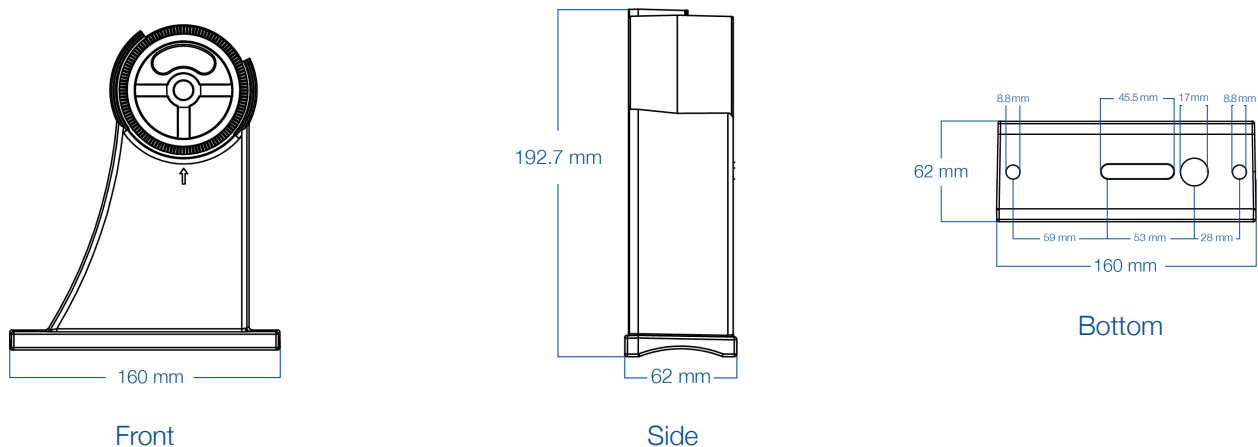

Pole Mount

White Finish

All field-interchangeable mounts are sold separately
Fits round or square poles. Integral access door for power connections/controls

Suitable for use with the FL04 and FL04B Concorde Series Flood / Area Lights

NOTE: If ordering this mount for the 450W Concorde Flood/Area Light, please advise our order desk. You will require an adapter and this will be sent to you at no extra charge (FL04-450W-RA)

Also available in bronze
(FL04-PM)

DIMENSIONAL DRAWINGS

DIMENSIONAL DRAWING (ON FL04B FIXTURES)