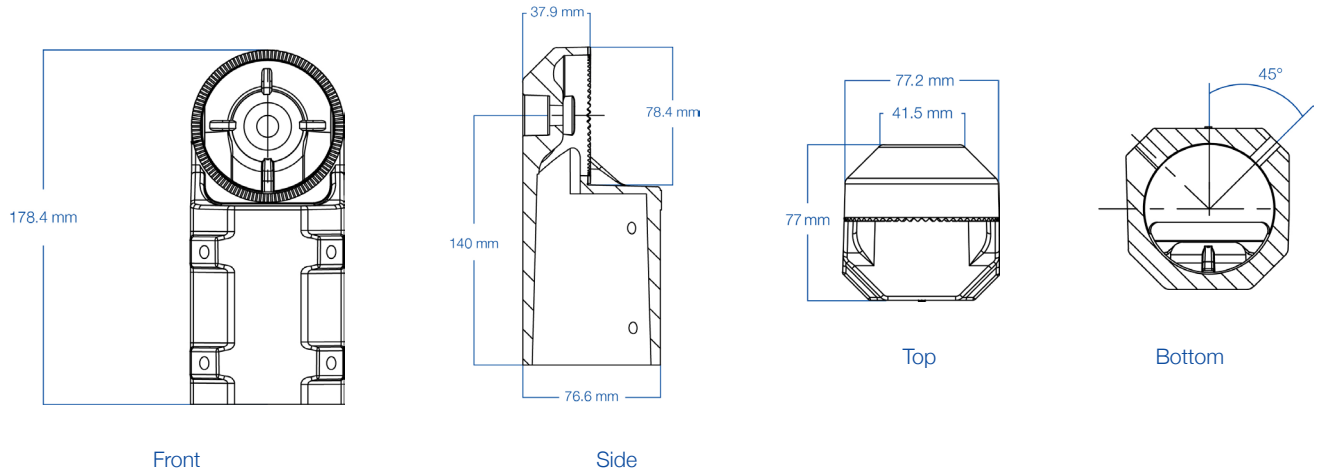

Slip Fitter

White Finish

All field-interchangeable mounts are sold separately.
Can fit up to 2.5 OD poles/tennon

Suitable for use with the FL04 and FL04B Concorde Series Flood / Area Lights

NOTE: If ordering this mount for the 450W Concorde Flood/Area Light, please advise our order desk. An adapter is required for this application and will be sent to you at no extra charge (FL04-450W-RA)

Also available in bronze
(FL04-SF)

DIMENSIONAL DRAWINGS

DIMENSIONAL DRAWING (ON FL04B FIXTURES)

Western Canada Warehouse: 121-1647 Broadway Street, Port Coquitlam, BC V3C 6P8 | ordersbc@csc-led.com