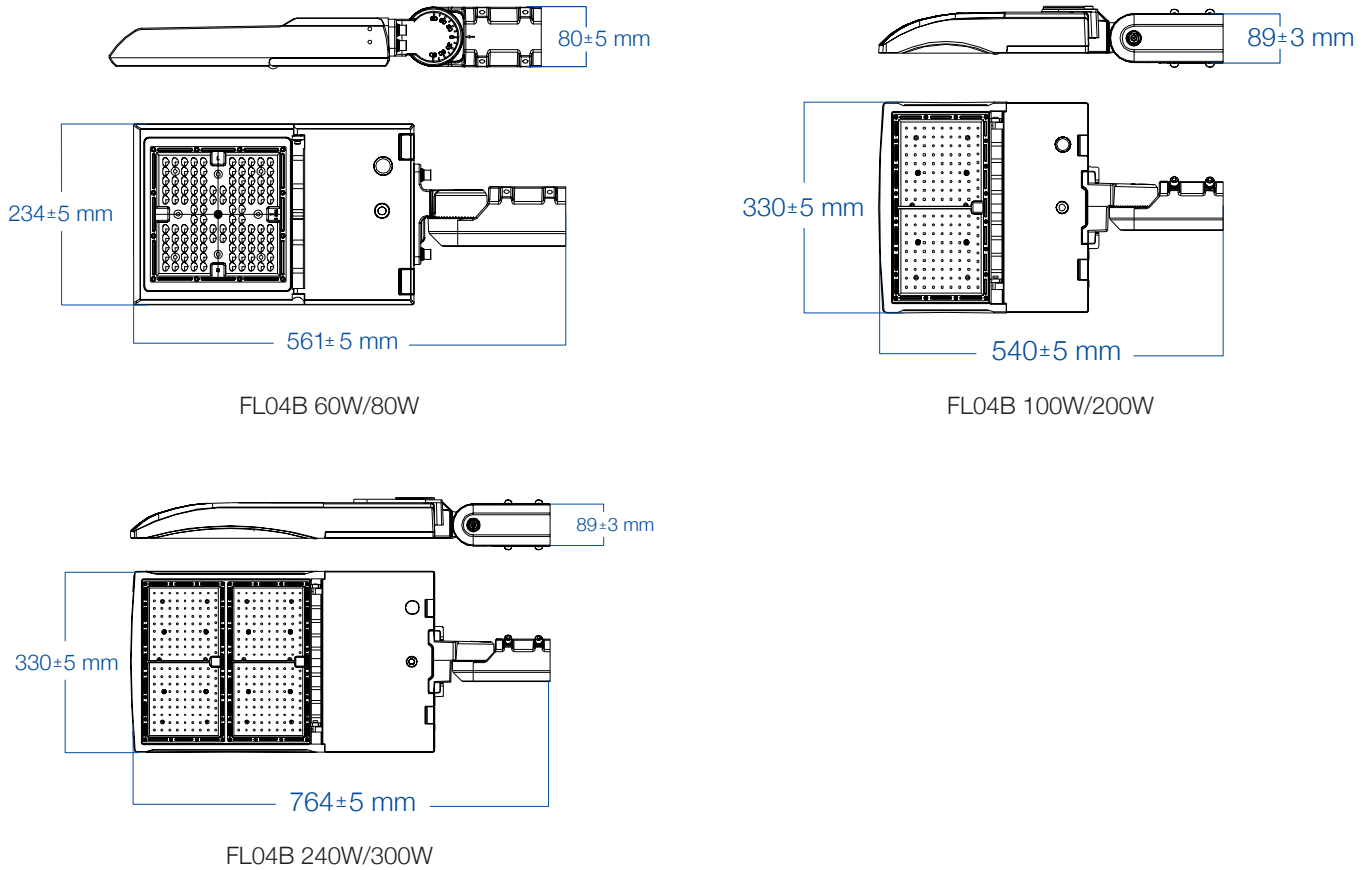

Slip Fitter

White Finish

All field-interchangeable mounts are sold separately.
Can fit up to 2.5 OD poles/tennon

Suitable for use with the FL04 and FL04B Concorde Series Flood / Area Lights

NOTE: If ordering this mount for the 450W Concorde Flood/Area Light, please advise our order desk. An adapter is required for this application and will be sent to you at no extra charge (FL04-450W-RA)

Also available in bronze
(FL04-SF)

DIMENSIONAL DRAWINGS

DIMENSIONAL DRAWING (ON FL04B FIXTURES)

Western Canada Warehouse: 121-1647 Broadway Street, Port Coquitlam, BC V3C 6P8 | ordersbc@csc-led.com