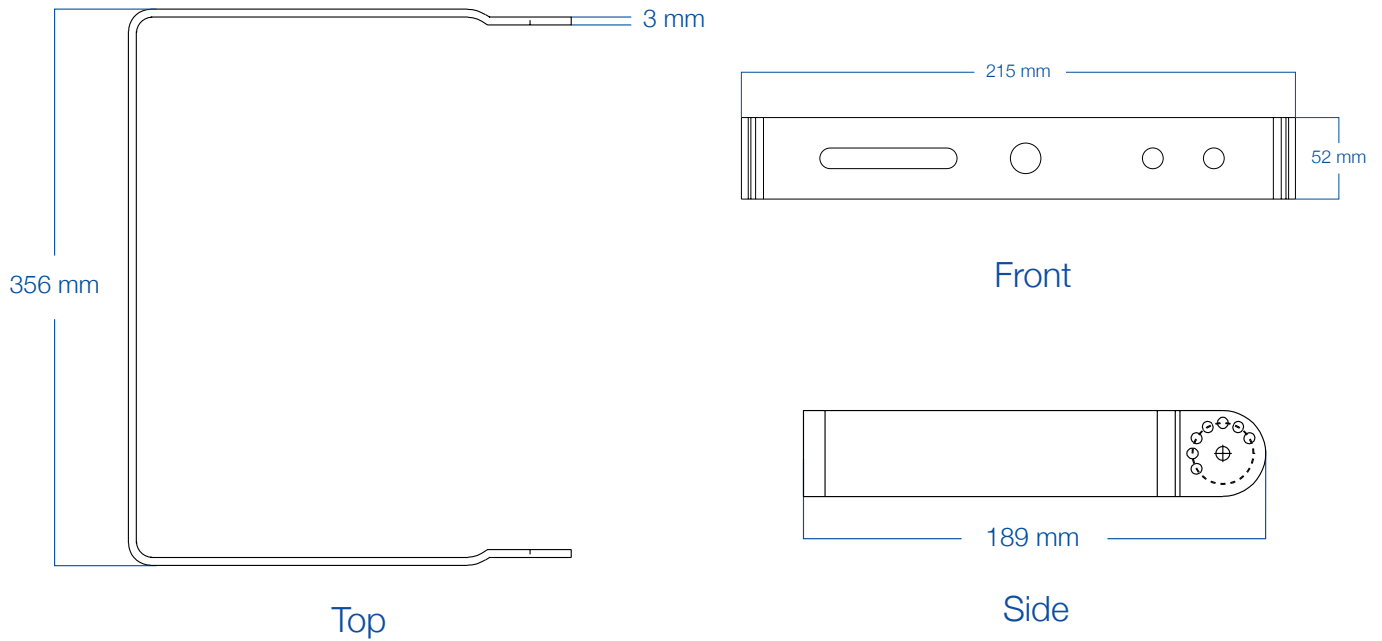

# Yoke Mount

Bronze Finish

All field-interchangeable mounts are sold separately

Suitable for use with the FL04B 100W/200W Concorde Series Flood / Area Lights

Pictured on FL04B 100W/200W Fixture

## DIMENSIONAL DRAWINGS

## DIMENSIONAL DRAWING (ON FL04B FIXTURES)