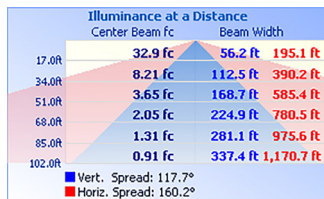

DIMENSIONS (SHOWN WITH TRUNNION MOUNT)