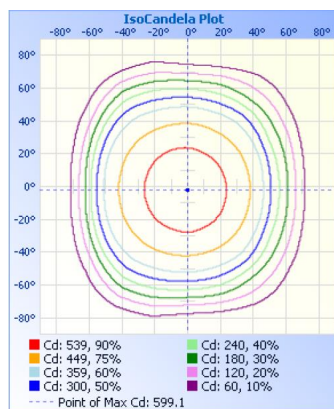

ISOCANDELA

ELECTRICAL

Wattage	15W
Voltage	120-277V
Power Factor	0.9
THD	18.39%
Operating Temp	-40 to 50°C

CONSTRUCTION

Housing	Aluminum Alloy
Finish	Bronze
IP Rating	IP65
Carton Weight	10.4 kg
Carton Qty	8
Carton Dimensions	484 x 302 x 297 mm

SUGGESTED SUBSTITUTION

FLM-15W-40K-LV-YK

ILLUMINANCE AT A DISTANCE

Distance (ft)	Illuminance at a Distance		
	Center Beam fc	Beam Width	
17.0ft	2.07 fc	50.5 ft	45.1 ft
34.0ft	0.52 fc	101.1 ft	90.2 ft
51.0ft	0.23 fc	151.6 ft	135.3 ft
68.0ft	0.13 fc	202.2 ft	180.4 ft
85.0ft	0.08 fc	252.7 ft	225.6 ft
102.0ft	0.06 fc	303.3 ft	270.7 ft

■ Vert. Spread: 112.1°
■ Horiz. Spread: 106.0°

Western Canada Warehouse: 121-1647 Broadway Street, Port Coquitlam, BC V3C 6P8 | ordersbc@csc-led.com