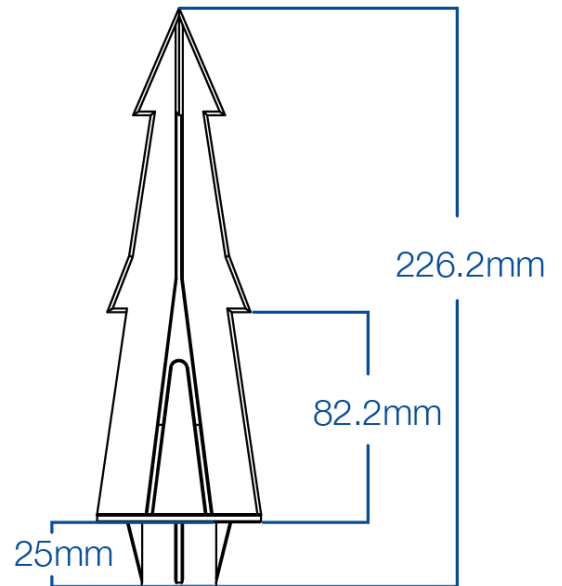

# FLM Stake

Bronze Finish

Secure your FLM series Flood/Area lights into the ground

NOTE: A knuckle mount (FLM-KNS or FLM-KNL) is **REQUIRED** for the use of the FLM-STK (Sold Separately)