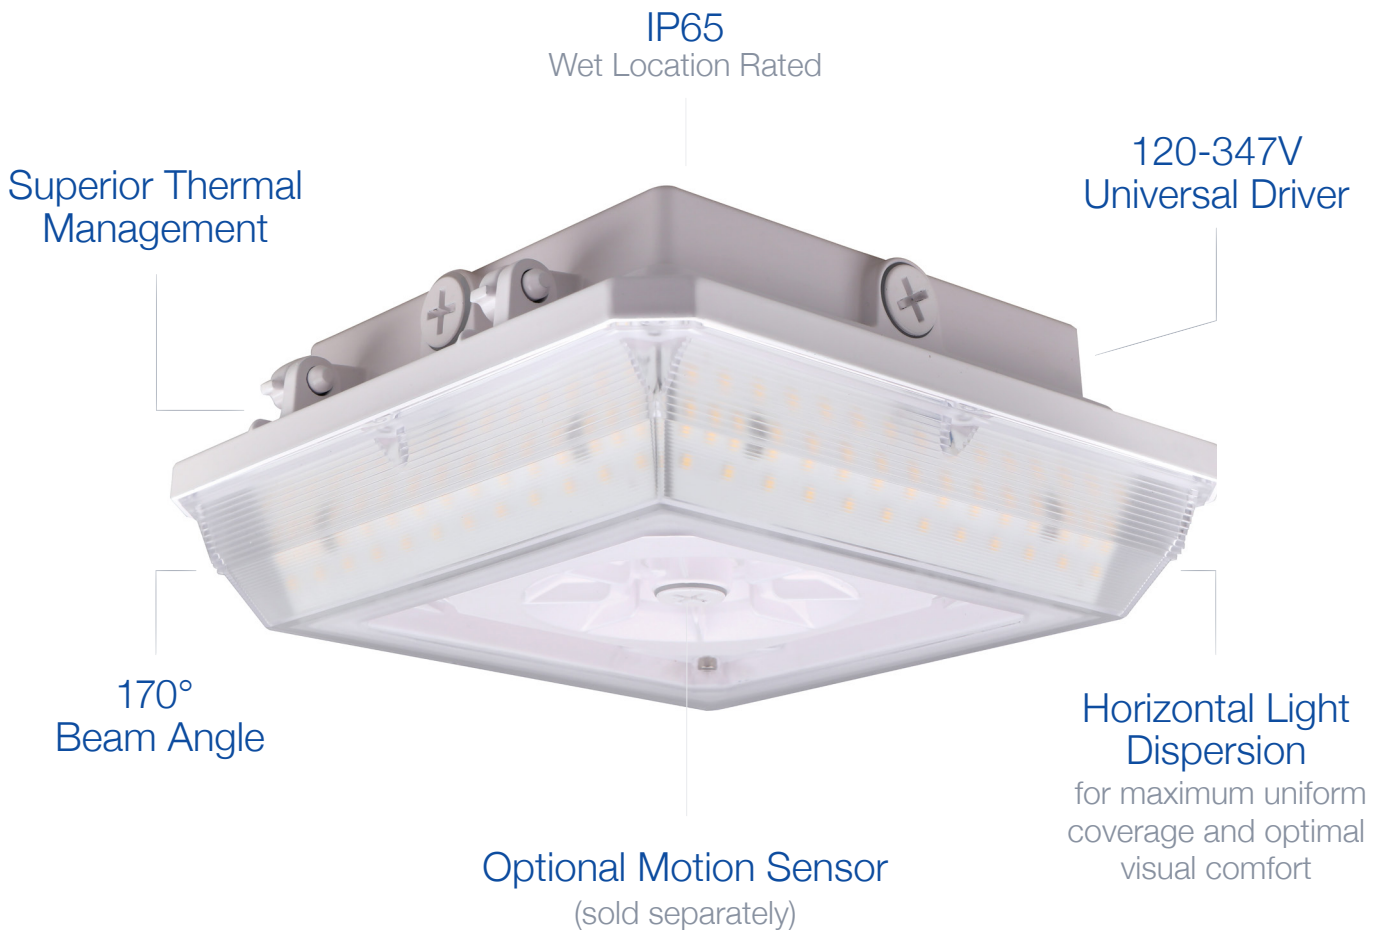

# GCL01 Garage Canopy Light

45W | 4000K | 120-347V

Cost-effective and efficient lighting for parking garages, covered walkways and canopies

Optional Accessories (sold separately):  
Motion Sensor (MS04-MW-TW-DC), Motion Sensor Remote (HB01R)

### LIGHT SPECIFICATIONS

Lumens	5,958 lm
Efficacy	130.37 lm/W
CCT	4000K
CRI	>80
Beam Angle	170°
Dimmable	0-10V
L70 Life	>54,000 hrs
Warranty	5-year