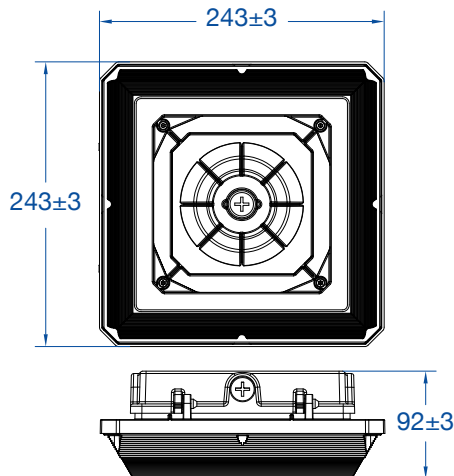

## TECHNICAL DATA

### LIGHT SPECIFICATIONS

Lumens	5,958 lm
Efficacy	130.37 lm/W
CCT	4000K
CRI	>80
Beam Angle	170°
Dimmable	0-10V
L70 Life	>54,000 hrs
Warranty	5-year

### DIMENSIONAL DRAWING