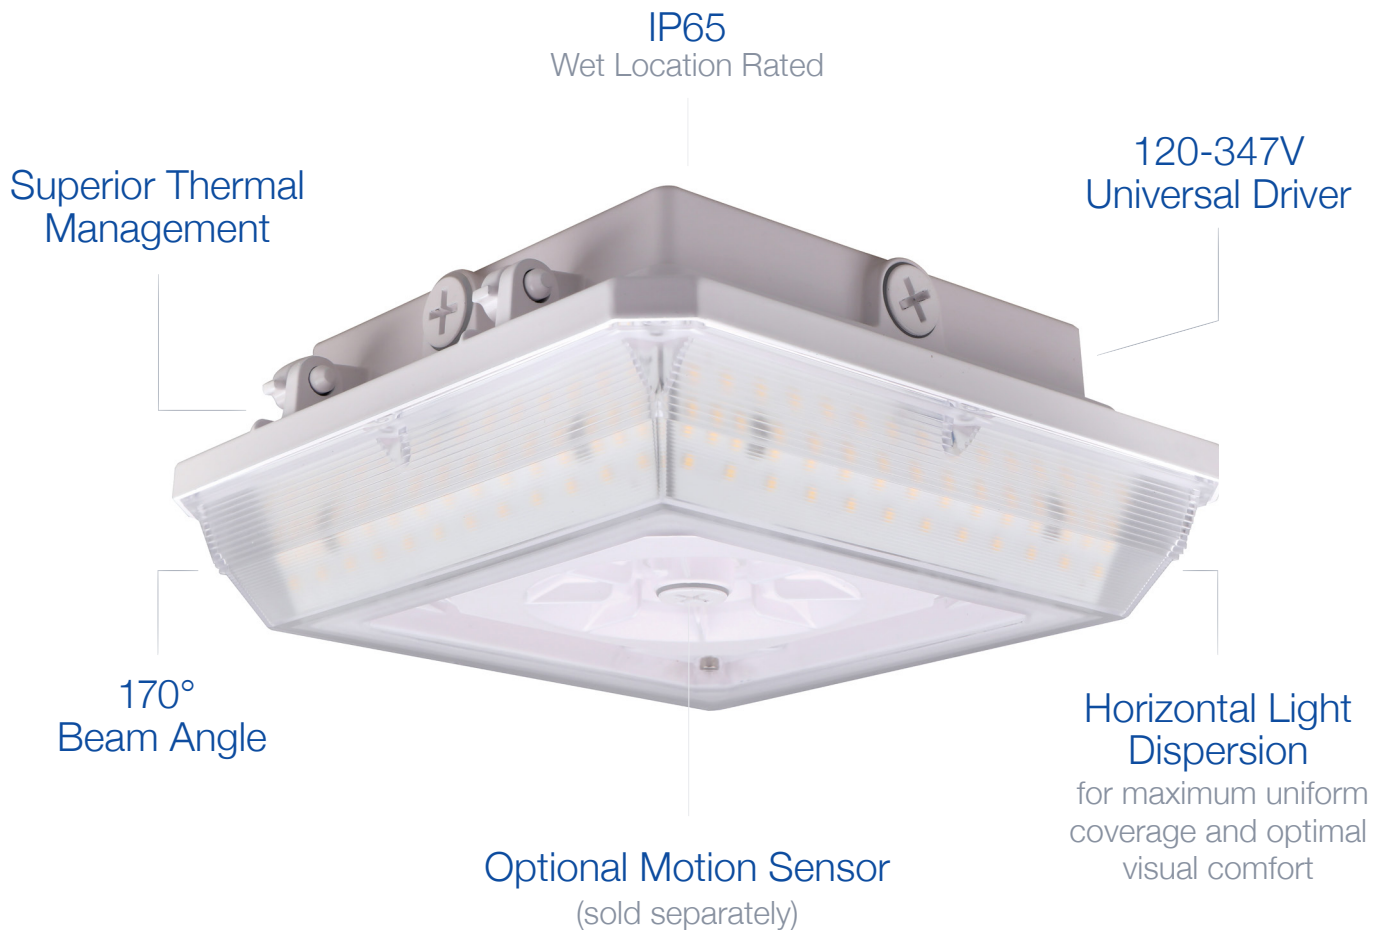

GCL01 Garage Canopy Light

75W | 4000K | 120-347V

Cost-effective and efficient lighting for parking garages, covered walkways and canopies

Optional Accessories (sold separately):
Motion Sensor (MS04-MW-TW-DC), Motion Sensor Remote (HB01R)

TECHNICAL DATA

LIGHT SPECIFICATIONS

| | |
|------------|-------------|
| Lumens | 9,558 lm |
| Efficacy | 129.24 lm/W |
| CCT | 4000K |
| CRI | >80 |
| Beam Angle | 170° |
| Dimmable | 0-10V |
| L70 Life | >54,000 hrs |
| Warranty | 5-year |

CONSTRUCTION

| | |
|---------------|---------------------|
| Housing | Die-cast Aluminum |
| Finish | Powder-Coat |
| Finish Colour | White |
| Lens | Polycarbonate |
| IP Rating | IP65 (Wet Location) |