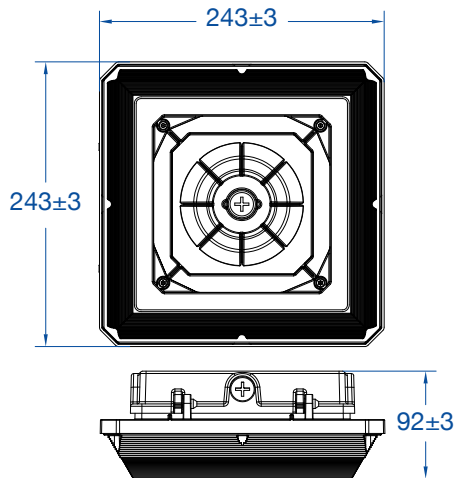

TECHNICAL DATA

LIGHT SPECIFICATIONS

| | |
|------------|-------------|
| Lumens | 9,558 lm |
| Efficacy | 129.24 lm/W |
| CCT | 4000K |
| CRI | >80 |
| Beam Angle | 170° |
| Dimmable | 0-10V |
| L70 Life | >54,000 hrs |
| Warranty | 5-year |

APPROVALS AND LISTINGS

| | |
|-------------|--------------|
| cUL | E482965 |
| DLC Premium | PLJAGRACX7NC |

DIMENSIONAL DRAWING

ELECTRICAL

| | |
|------------------|-------------|
| Wattage | 75W |
| Voltage | 120-347V |
| Surge Protection | 6kV |
| Auxiliary Output | 12V |
| Power Factor | >0.9 |
| THD | <20% |
| Operating Temp | -40 to 50°C |