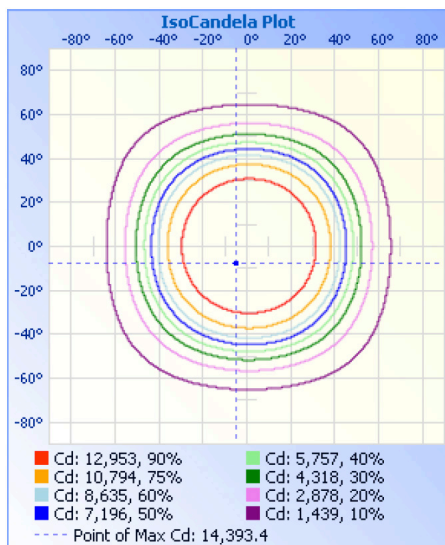

Newly Designed,
Shatterproof
Polycarbonate Optics
meet/exceed DLC 5.1
glare standards

Easy Twist-on
Motion Sensor
Sold separately

Polyester Powder
Coat Finish
(Black)

TECHNICAL DATA

LIGHT SPECIFICATIONS

Lumens	29,356 lm
Efficacy	147 lm/W
CCT	5000K
CRI	83
Beam Angle	90°
Dimmable	0-10V
L70 Life	50,000 hrs
Warranty	5-year

APPROVALS AND LISTINGS

cUL	E482965
DLC Premium	PL7TJOXZJ8HP

ISOCANDELA PLOT

ILLUMINANCE AT A DISTANCE

Center Beam fc	Beam Width	
17.0ft	49.7 ft	33.0 ft 32.7 ft
34.0ft	12.4 ft	66.1 ft 65.3 ft
51.0ft	5.52 ft	99.1 ft 98.0 ft
68.0ft	3.11 ft	132.1 ft 130.6 ft
85.0ft	1.99 ft	165.1 ft 163.3 ft
102.0ft	1.38 ft	198.2 ft 195.9 ft

■ Vert. Spread: 88.3°
■ Horiz. Spread: 87.7°

ELECTRICAL

Wattage	200W
Voltage	120-277V
Surge Protection	4kV
Auxiliary Output	12V
Power Factor	0.9
THD	15%
Operating Temp	-40 to 50°C

CONSTRUCTION

Housing	Die-Cast Aluminum
Lens	Polycarbonate
Finish	Powder coated
Finish Colour	Black
IP Rating	IP65
Net Weight	4 kg
Gross Weight	5.1 kg
Carton Qty	1
Carton Dimensions	442 x 442 x 206 mm