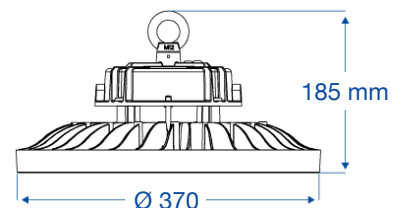

DIMENSIONAL DRAWINGS

HEAD OFFICE: 8 - 540 Jamieson Pkwy, Cambridge, ON, N3C 0G5 | orders@csc-led.com | (519) 880 - 9833