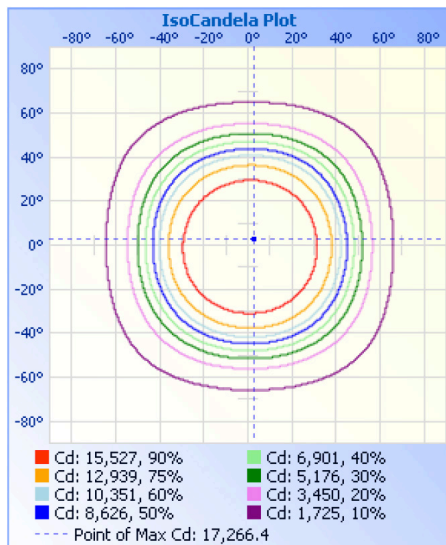

High Bay

240W | 5000K | 120-277V

HB7C

Ideal for warehouses, factories, gas stations, gymnasiums, grocery stores, and more

TECHNICAL DATA

LIGHT SPECIFICATIONS

Lumens	35,519 lm
Efficacy	148 lm/W
CCT	5000K
CRI	83
Beam Angle	90°
Dimmable	0-10V
L70 Life	50,000 hrs
Warranty	5-year

APPROVALS AND LISTINGS

cUL	E482965
DLC Premium	PLQGUHGLX401

ISOCANDELA PLOT

ILLUMINANCE AT A DISTANCE

	Center Beam fc	Beam Width	
17.0ft	59.7 fc	33.1 ft	32.9 ft
34.0ft	14.9 fc	66.1 ft	65.8 ft
51.0ft	6.63 fc	99.2 ft	98.7 ft
68.0ft	3.73 fc	132.3 ft	131.7 ft
85.0ft	2.39 fc	165.4 ft	164.6 ft
102.0ft	1.66 fc	198.4 ft	197.5 ft

■ Vert. Spread: 88.4°
■ Horiz. Spread: 88.1°

ELECTRICAL

Wattage	240W
Voltage	120-277V
Surge Protection	4kV
Auxiliary Output	12V
Power Factor	0.9
THD	15%
Operating Temp	-40 to 50°C

CONSTRUCTION

Housing	Die-Cast Aluminum
Lens	Polycarbonate
Finish	Powder coated
Finish Colour	Black
IP Rating	IP65
Net Weight	4 kg
Gross Weight	5.1 kg
Carton Qty	1
Carton Dimensions	442 x 442 x 206 mm