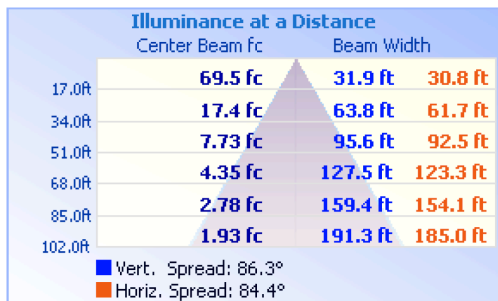

TECHNICAL DATA

LIGHT SPECIFICATIONS

Lumens	41,148 lm
Efficacy	136 lm/W
CCT	5000K
CRI	82
Dimmable	0-10V
Beam Angle	90°
L70 Life	>51,000 hrs
Warranty	5-year

APPROVALS AND LISTINGS

cUL	E482965
DLC Premium	PLDTQ5TT2RKO

ILLUMINANCE AT A DISTANCE