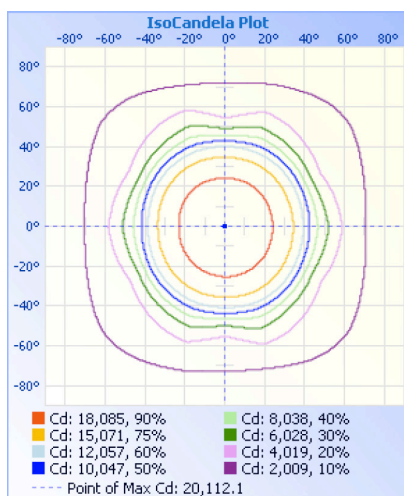

ISOCANDELA