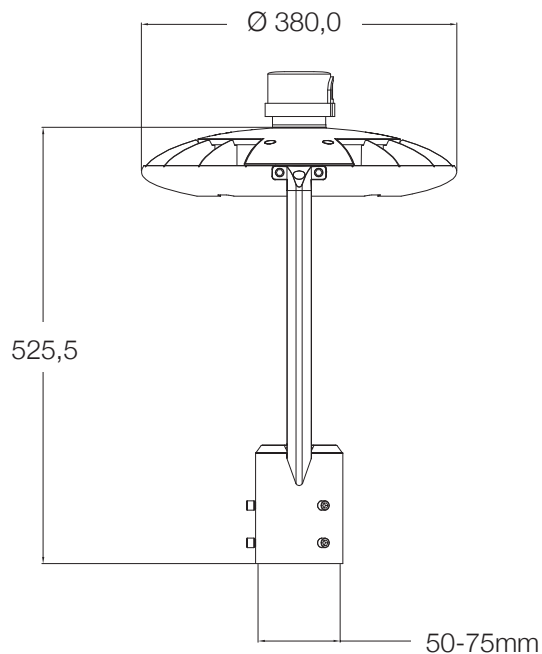

JL-208

TECHNICAL DATA

LIGHT SPECIFICATIONS

Lumens	4,080 lm @ 3000K
Efficacy	123 lm/W
CCT	3000K / 4000K / 5000K
CRI	80
Beam Angle	90°
Dimmable	0-10V
L70 Life	50,000 hours
Warranty	10-year

APPROVALS AND LISTINGS

cUL	E482965
DLC Premium	PL94OYTFWVE0

ISOCANDELA PLOT

*Plotted at 3000K

ILLUMINANCE AT A DISTANCE

	Center Beam fc	Beam Width	
17.0ft	10.4 fc	29.6 ft	22.5 ft
34.0ft	2.59 fc	59.1 ft	45.0 ft
51.0ft	1.15 fc	88.7 ft	67.5 ft
68.0ft	0.65 fc	118.3 ft	90.0 ft
85.0ft	0.41 fc	147.8 ft	112.5 ft
102.0ft	0.29 fc	177.4 ft	135.0 ft

■ Vert. Spread: 82.0°
■ Horiz. Spread: 67.0°

ELECTRICAL

Wattage	35W
Voltage	120-277V
Power Factor	0.9
THD	15%
Operating temp	-40 to 60°C

CONSTRUCTION

Housing	Aluminum alloy
Finish	Polyester powder-coat
Colour	Bronze
IP rating	IP65
Weight	14.33 lbs
Carton qty	1

ACCESSORIES (SOLD SEPARATELY)

Shorting Cap	JL-208
--------------	--------

DIMENSIONS

HEAD OFFICE: 8 - 540 Jamieson Pkwy, Cambridge, ON, N3C 0G5 | orders@csc-led.com | (519) 880 - 9833