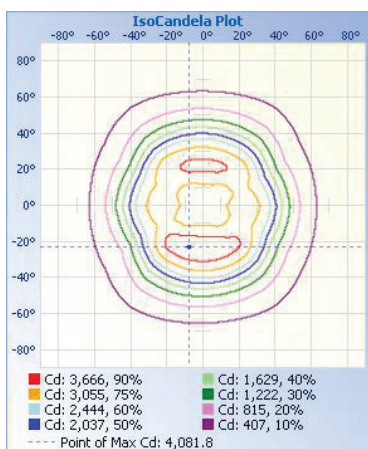

JL-208

TECHNICAL DATA

LIGHT SPECIFICATIONS

Lumens	4,080 lm @ 3000K
Efficacy	123 lm/W
CCT	3000K / 4000K / 5000K
CRI	80
Beam Angle	90°
Dimmable	0-10V
L70 Life	50,000 hours
Warranty	10-year

APPROVALS AND LISTINGS

cUL	E482965
DLC Premium	PL94OYTFWVE0

ISOCANDELA PLOT

*Plotted at 3000K

ILLUMINANCE AT A DISTANCE

	Center Beam fc	Beam Width	
17.0ft	10.4 fc	29.6 ft	22.5 ft
34.0ft	2.59 fc	59.1 ft	45.0 ft
51.0ft	1.15 fc	88.7 ft	67.5 ft
68.0ft	0.65 fc	118.3 ft	90.0 ft
85.0ft	0.41 fc	147.8 ft	112.5 ft
102.0ft	0.29 fc	177.4 ft	135.0 ft

■ Vert. Spread: 82.0°
■ Horiz. Spread: 67.0°

ELECTRICAL

Wattage	35W
Voltage	120-277V
Power Factor	0.9
THD	15%
Operating temp	-40 to 60°C

CONSTRUCTION

Housing	Aluminum alloy
Finish	Polyester powder-coat
Colour	Bronze
IP rating	IP65
Weight	14.33 lbs
Carton qty	1