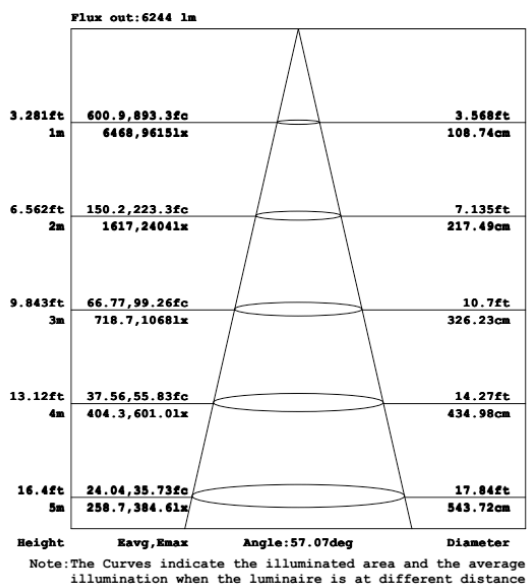

2 Independent
Rotatable Modules
offer flexible light control

270° Rotatable Modules

Superior Anodized
Paint Finish

Oversized Heat Sink
for Superior Thermal
Management

TECHNICAL DATA

LIGHT SPECIFICATIONS

Lumens	7,809 lm
Efficacy	128.46 lm/W
CCT	4000K
Beam angle	60°
CRI	73.8
Dimmable	No
Rated hours	50,000
Warranty	10-year

APPROVALS AND LISTINGS

cUL	E482965
DLC	PLUFD2DWXNQ6

ILLUMINANCE CONE

ELECTRICAL

Wattage	60W
Voltage	120-277V
Power factor	0.9
THD	12.31%
Operating temp	-30° to 45° C

CONSTRUCTION

Housing	Cast aluminum
Finish	Anodized finish
Colour	Black
IP Rating	IP65
Weight	6.68 lbs
Carton qty	2