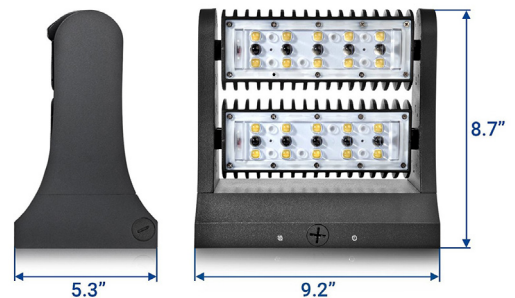

Rotatable Wall Pack

80W | 4000K | 120-277V

Ideal for security lighting, wall washing, flood lighting, and more
Use as a flood light - uplight, downlight, or both!

Heavy Die Cast Aluminum

LM80 Tested
CREE Chips

2 Independent
Rotatable Modules
offer flexible light control

270° Rotatable Modules

Superior Anodized
Paint Finish

Oversized Heat Sink
for Superior Thermal
Management

TECHNICAL DATA

LIGHT SPECIFICATIONS

Lumens	10,598 lm
Efficacy	133.36 lm/W
CCT	4000K
Beam angle	60°
CRI	73.6
Dimmable	No
Rated hours	50,000
Warranty	10-year

APPROVALS AND LISTINGS

cUL	E482965
DLC	PLGT401KNTJQ

ILLUMINANCE CONE

ELECTRICAL

Wattage	80W
Voltage	120-277V
Power factor	0.93
THD	12.32%
Operating temp	-30° to 45°C

CONSTRUCTION

Housing	Cast aluminum
Finish	Anodized finish
Colour	Black
IP Rating	IP65
Weight	6.68 lbs
Carton qty	2

ACCESSORIES (SOLD SEPARATELY)

RWP-EXT-PLATE	Extension Plate
---------------	-----------------

DIMENSIONS

Western Canada Warehouse: 121-1647 Broadway Street, Port Coquitlam, BC V3C 6P8 | ordersbc@csc-led.com