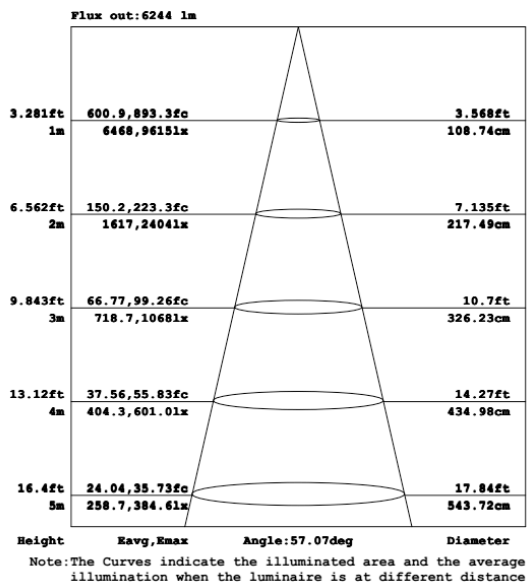

2 Independent
Rotatable Modules
offer flexible light control

270° Rotatable Modules

Superior Anodized
Paint Finish

Oversized Heat Sink
for Superior Thermal
Management

TECHNICAL DATA

LIGHT SPECIFICATIONS

Lumens	10,598 lm
Efficacy	133.36 lm/W
CCT	4000K
Beam angle	60°
CRI	73.6
Dimmable	No
Rated hours	50,000
Warranty	10-year

APPROVALS AND LISTINGS

cUL	E482965
DLC	PLGT401KNTJQ

ILLUMINANCE CONE

ELECTRICAL

Wattage	80W
Voltage	120-277V
Power factor	0.93
THD	12.32%
Operating temp	-30° to 45°C

CONSTRUCTION

Housing	Cast aluminum
Finish	Anodized finish
Colour	Black
IP Rating	IP65
Weight	6.68 lbs
Carton qty	2