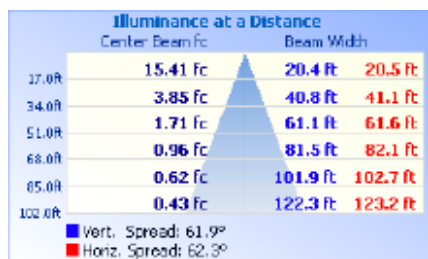

TECHNICAL DATA

LIGHT SPECIFICATIONS

Lumens	5,076.7 lm @ 3000K
Efficacy	124.4 lm/W
CCT	3000K / 4000K / 5000K
CRI	>70
Beam Angle	60°
L70 Life	>54,000 hrs
Dimmable	0-10V
Warranty	10-year

APPROVALS AND LISTINGS

cUL	E482965
DLC Premium	PL75IZPWCXNN

ILLUMINANCE AT A DISTANCE

ISOCANDELA PLOT

ELECTRICAL

Wattage	40W
Voltage	120-277V
Power Factor	>0.9
THD	<15%
Operating temp	-40 to 45°C

CONSTRUCTION

Housing	Die-cast Aluminum
Finish	Powder Coat
Finish Colour	Black
IP Rating	IP65
Gross Weight	3.05 kg
Carton Qty	2
Carton Dimensions	41.5 x 31 x 32 cm