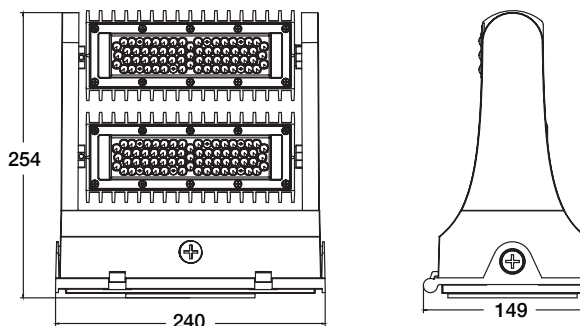

cUL	E482965
DLC Premium	PL75IZPWCXNN

ILLUMINANCE AT A DISTANCE

ISOCANDELA PLOT

ELECTRICAL

Wattage	40W
Voltage	120-277V
Power Factor	>0.9
THD	<15%
Operating temp	-40 to 45°C

CONSTRUCTION

Housing	Die-cast Aluminum
Finish	Powder Coat
Finish Colour	Black
IP Rating	IP65
Gross Weight	3.05 kg
Carton Qty	2
Carton Dimensions	41.5 x 31 x 32 cm

DIMENSIONS (MM)

* All specs were tested while the fixture pointed straight down.

Western Canada Warehouse: 121-1647 Broadway Street, Port Coquitlam, BC V3C 6P8 | ordersbc@csc-led.com