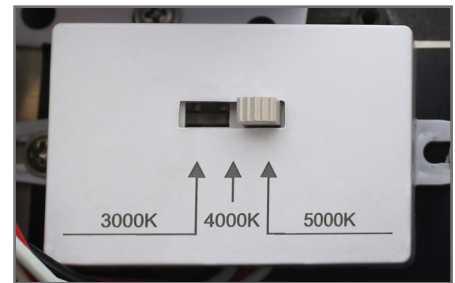

Rotatable Wall Packs

40W | Colour Tunable | 120-277V

Use as an uplight, downlight, or flood light
Ideal for security lighting, wall washing, flood lighting, and more

270° Rotatable Modules

Colour Tunable via DIP Switch
(3000K / 4000K / 5000K)

Oversized Heat Sink
for superior thermal management

Powder Coated Finish
(Black)

Die-cast Aluminum
Construction

0-10V Dimmable
with 4kV surge protection

Generously Sized Driver Box
with multiple entry points on side
and rear. Fits standard junction box

TECHNICAL DATA

LIGHT SPECIFICATIONS

Lumens	5,076.7 lm @ 3000K
Efficacy	124.4 lm/W
CCT	3000K / 4000K / 5000K
CRI	>70
Beam Angle	60°
L70 Life	>54,000 hrs
Dimmable	0-10V
Warranty	10-year

APPROVALS AND LISTINGS

cUL	E482965
DLC Premium	PL75IZPWCXNN

ILLUMINANCE AT A DISTANCE

ISOCANDELA PLOT

ELECTRICAL

Wattage	40W
Voltage	120-277V
Power Factor	>0.9
THD	<15%
Operating temp	-40 to 45°C

CONSTRUCTION

Housing	Die-cast Aluminum
Finish	Powder Coat
Finish Colour	Black
IP Rating	IP65
Gross Weight	3.05 kg
Carton Qty	2
Carton Dimensions	41.5 x 31 x 32 cm