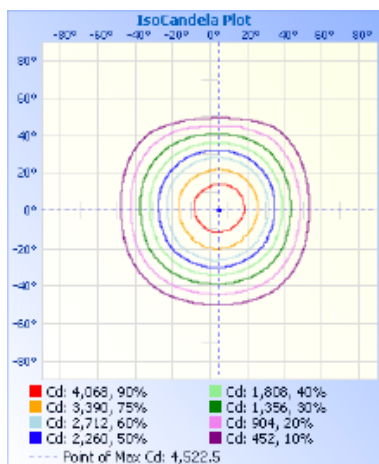

TECHNICAL DATA

LIGHT SPECIFICATIONS

Lumens	5,076.7 lm @ 3000K
Efficacy	124.4 lm/W
CCT	3000K / 4000K / 5000K
CRI	>70
Beam Angle	60°
L70 Life	>54,000 hrs
Dimmable	0-10V
Warranty	10-year

APPROVALS AND LISTINGS

cUL	E482965
DLC Premium	PL75IZPWCXNN

ILLUMINANCE AT A DISTANCE

ISOCANDELA PLOT

ELECTRICAL

Wattage	40W
Voltage	120-277V
Power Factor	>0.9
THD	<15%
Operating temp	-40 to 45°C

CONSTRUCTION

Housing	Die-cast Aluminum
Finish	Powder Coat
Finish Colour	Black
IP Rating	IP65
Gross Weight	3.05 kg
Carton Qty	2
Carton Dimensions	41.5 x 31 x 32 cm