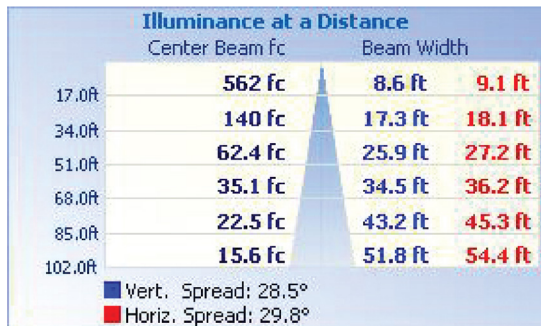

TECHNICAL DATA

LIGHT SPECIFICATIONS

Lumens	65,683
Efficacy	128.53 lm/W
CCT	5000K
CRI	70
L70 Life	100,000 hrs
Dimmable	0-10V
Warranty	10-year

APPROVALS AND LISTINGS

cUL	E482965
DLC Premium	PLQENKV4JQOJ

ELECTRICAL

Wattage	500W
Voltage	100-277V
Power Factor	0.90
THD	15%
Operating temp	-40° to 45°C

CONSTRUCTION

Housing	Aluminum
Finish	Black
IP Rating	IP66
Weight	37.69 lbs
Carton qty	1

ILLUMINANCE AT A DISTANCE