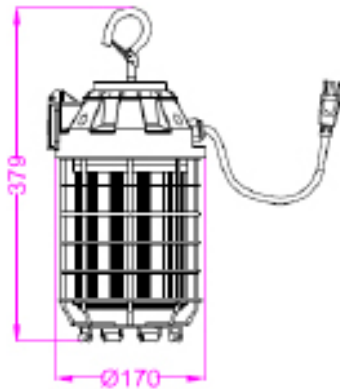

Temporary Work Light

100W | 5000K | 120V

Ideal for all new construction and temporary lighting applications

Optional Accessories (sold separately):
Worklight Tripod (TWL-TRIPOD)

TWL-TRIPOD

TECHNICAL DATA

LIGHT SPECIFICATIONS

Lumens	12,500 lm
Efficacy	125 lm/W
CCT	5000K
CRI	>80
Beam Angle	266°
L70 Life	50,000 hrs
Warranty	5-year

APPROVALS AND LISTINGS

cUL	E501441
-----	---------

DIMENSIONAL DRAWING

ELECTRICAL

Wattage	100W
Voltage	120V
Power Factor	>0.9
THD	<20%
Operating Temp	-20 to 45°C

CONSTRUCTION

Housing	- Polycarbonate - Aluminum
Finish Colour	Orange
IP Rating	IP64
Weight	4.78 lbs
Carton Qty	4

ACCESSORIES (Sold Separately)

TWL-TRIPOD	Tripod Stand
------------	--------------