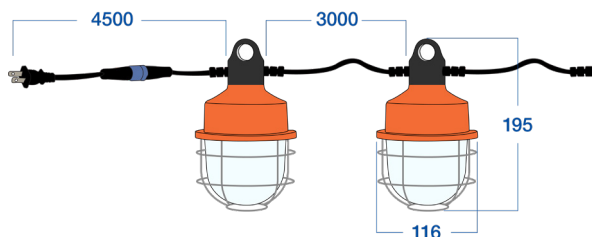

Temporary String Work Lights

20W | 5000K | 120V
(per light)

Ideal for subway construction, factory/residential renovations, docks, and more

Combine up to 10 Kits
in one continuous string

Polycarbonate
Frosted Lens

1 Kit comes with
5 Lights and
Interconnecting
10' Cords

Complete with
Acrylic Wire Guard

Each Kit Comes
with a Convenient Tote
for easy storage and travel

TECHNICAL DATA

LIGHT SPECIFICATIONS

Lumens	12,500 lm
Efficacy	125 lm/W
CCT	5000K
CRI	>80
Beam Angle	160°
L70 Life	50,000 hrs
Warranty	5-year

APPROVALS AND LISTINGS

ETL	5001854
-----	---------

DIMENSIONAL DRAWING (MM)

ELECTRICAL

Wattage	20W (per unit)
Voltage	120V
Power Factor	>0.9
THD	<20%
Operating Temp	-20 to 45°C

CONSTRUCTION

Housing	- Polycarbonate - Aluminum
Finish Colour	Orange
IP Rating	IP65
Weight	8.9 lbs
Carton Qty	4