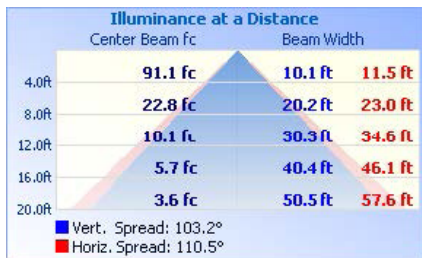

TECHNICAL DATA

LIGHT SPECIFICATIONS

Lumens	3,941 lm
Efficacy	130.67 lm/W
CCT	3500K
CRI	82.5
L70 Life	50,000 hrs
Dimmable	0-10V
Warranty	5-year

APPROVALS AND LISTINGS

cUL	E491106

ILLUMINANCE AT A DISTANCE