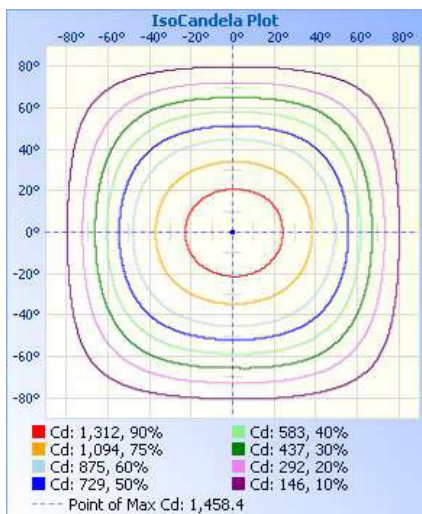

ISOCANDELA PLOT