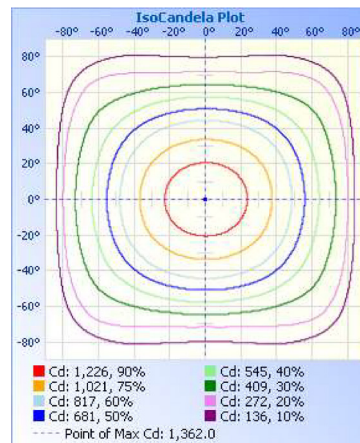

### CHROMATICITY DIAGRAM

### ILLUMINANCE AT A DISTANCE

Center Beam fc	Beam Width	
4.0ft	85.1 fc	9.8 ft 11.7 ft
8.0ft	21.3 fc	19.6 ft 23.5 ft
12.0ft	9.5 fc	29.5 ft 35.2 ft
16.0ft	5.3 fc	39.3 ft 46.9 ft
20.0ft	3.4 fc	49.1 ft 58.7 ft

■ Vert. Spread: 101.7°  
■ Horiz. Spread: 111.4°

### DIMENSIONS