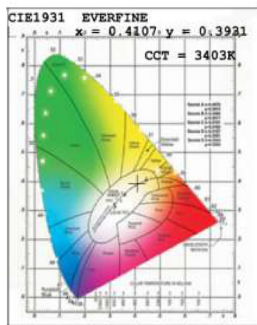

### LIGHT SPECIFICATIONS

Lumens	3,780 lm
Efficacy	128 lm/W
CCT	3500K
CRI	82.8
L70 Life	50,000 hrs
Dimmable	0-10V
Warranty	5-year

### SPECTRAL POWER DISTRIBUTION

### CHROMATICITY DIAGRAM

### DIMENSIONS