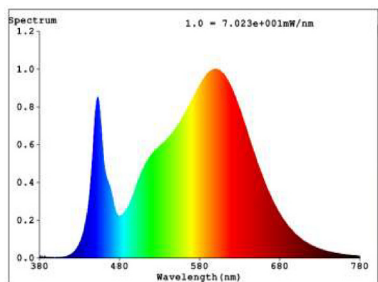

### LIGHT SPECIFICATIONS

Lumens	3,780 lm
Efficacy	128 lm/W
CCT	3500K
CRI	82.8
L70 Life	50,000 hrs
Dimmable	0-10V
Warranty	5-year

### SPECTRAL POWER DISTRIBUTION