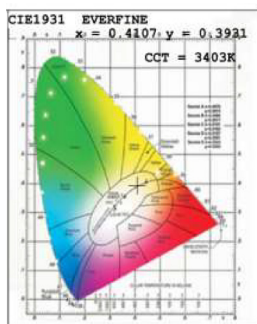

Volumetric Troffer

30W | 3500K | 2x2

Suitable for use in commercial lighting areas, such as offices, retail spaces, hallways, and hospitality areas

Damp Location Rated

TECHNICAL DATA

LIGHT SPECIFICATIONS

Lumens	3,780 lm
Efficacy	128 lm/W
CCT	3500K
CRI	82.8
L70 Life	50,000 hrs
Dimmable	0-10V
Warranty	5-year

APPROVALS AND LISTINGS

cUL	E491106
-----	---------

SPECTRAL POWER DISTRIBUTION

CHROMATICITY DIAGRAM

ILLUMINANCE AT A DISTANCE

Center Beam fc	Illuminance at a Distance	
	Beam Width	Beam Width
4.0ft	85.1 fc	9.8 ft 11.7 ft
8.0ft	21.3 fc	19.6 ft 23.5 ft
12.0ft	9.5 fc	29.5 ft 35.2 ft
16.0ft	5.3 fc	39.3 ft 46.9 ft
20.0ft	3.4 fc	49.1 ft 58.7 ft

■ Vert. Spread: 101.7°
■ Horiz. Spread: 111.4°

ELECTRICAL

Wattage	30W
Voltage	100-347V
Power factor	0.90
THD	11.9 %
Operating temp	-20° to 40°C

CONSTRUCTION

Housing	Steel
Finish	White
IP Rating	IP40
Weight	11.6 lbs
Carton qty	12

ISOCANDELA PLOT

DIMENSIONS