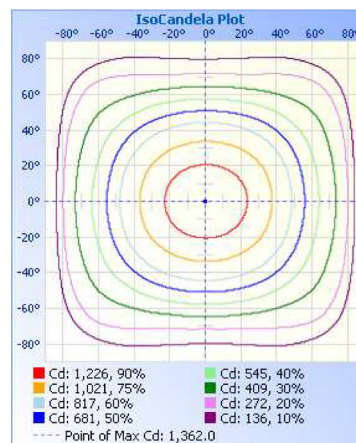

Volumetric Troffer

30W | 3500K | 2x2

Suitable for use in commercial lighting areas, such as offices, retail spaces, hallways, and hospitality areas

Damp Location Rated

TECHNICAL DATA

LIGHT SPECIFICATIONS

Lumens	3,780 lm
Efficacy	128 lm/W
CCT	3500K
CRI	82.8
L70 Life	50,000 hrs
Dimmable	0-10V
Warranty	5-year

APPROVALS AND LISTINGS

cUL	E491106
-----	---------

SPECTRAL POWER DISTRIBUTION

CHROMATICITY DIAGRAM

ILLUMINANCE AT A DISTANCE

Center Beam fc	Illuminance at a Distance	
	Beam Width	Beam Width
4.0ft	85.1 fc	9.8 ft 11.7 ft
8.0ft	21.3 fc	19.6 ft 23.5 ft
12.0ft	9.5 fc	29.5 ft 35.2 ft
16.0ft	5.3 fc	39.3 ft 46.9 ft
20.0ft	3.4 fc	49.1 ft 58.7 ft

■ Vert. Spread: 101.7°
■ Horiz. Spread: 111.4°

ELECTRICAL

Wattage	30W
Voltage	100-347V
Power factor	0.90
THD	11.9 %
Operating temp	-20° to 40°C

CONSTRUCTION

Housing	Steel
Finish	White
IP Rating	IP40
Weight	11.6 lbs
Carton qty	12

ISOCANDELA PLOT

DIMENSIONS