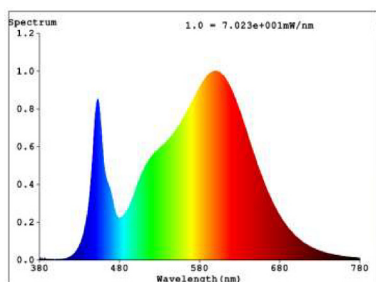

Volumetric Troffer

30W | 3500K | 2x2

Suitable for use in commercial lighting areas, such as offices, retail spaces, hallways, and hospitality areas

Damp Location Rated

TECHNICAL DATA

LIGHT SPECIFICATIONS

Lumens	3,780 lm
Efficacy	128 lm/W
CCT	3500K
CRI	82.8
L70 Life	50,000 hrs
Dimmable	0-10V
Warranty	5-year

APPROVALS AND LISTINGS

cUL	E491106
-----	---------

SPECTRAL POWER DISTRIBUTION

CHROMATICITY DIAGRAM

ILLUMINANCE AT A DISTANCE

Center Beam fc	Illuminance at a Distance	
	Beam Width	Beam Width
4.0ft	85.1 fc	9.8 ft 11.7 ft
8.0ft	21.3 fc	19.6 ft 23.5 ft
12.0ft	9.5 fc	29.5 ft 35.2 ft
16.0ft	5.3 fc	39.3 ft 46.9 ft
20.0ft	3.4 fc	49.1 ft 58.7 ft

■ Vert. Spread: 101.7°
■ Horiz. Spread: 111.4°

ELECTRICAL

Wattage	30W
Voltage	100-347V
Power factor	0.90
THD	11.9 %
Operating temp	-20° to 40°C

CONSTRUCTION

Housing	Steel
Finish	White
IP Rating	IP40
Weight	11.6 lbs
Carton qty	12

ISOCANDELA PLOT

DIMENSIONS