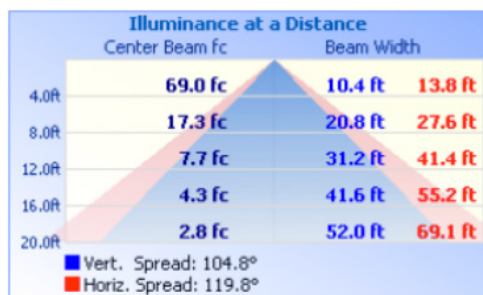

ILLUMINANCE AT A DISTANCE