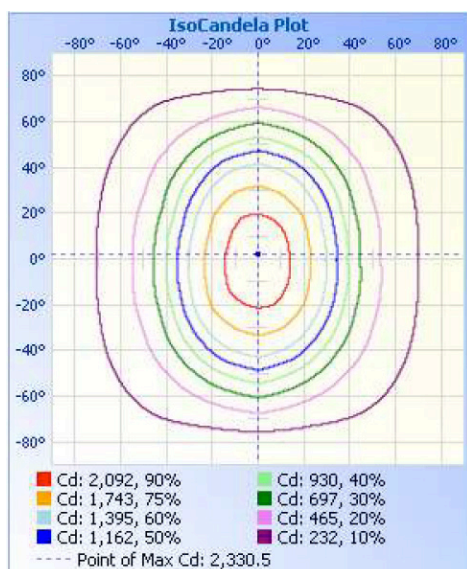

MS01-MW-HW-DC

BLD-YT08D

TECHNICAL DATA

LIGHT SPECIFICATIONS

Lumens	4,550 lm
Efficacy	130 lm/W
CCT	3500K / 4000K / 5000K
CRI	84
Dimmable	0-10V
Life	50,000 hrs
Warranty	5-year

APPROVALS AND LISTINGS

ETL	5001780
DLC Premium	S-AR3ION, S-VKND80

ISOCANDELA PLOT

ILLUMINANCE AT A DISTANCE

	Center Beam fc	Beam Width	
4.0ft	145.1 fc	8.9 ft	5.6 ft
8.0ft	36.3 fc	17.8 ft	11.1 ft
12.0ft	16.1 fc	26.7 ft	16.7 ft
16.0ft	9.1 fc	35.6 ft	22.2 ft
20.0ft	5.8 fc	44.5 ft	27.8 ft

■ Vert. Spread: 96.1°
■ Horiz. Spread: 69.5°

ELECTRICAL

Wattage	20W / 28W / 35W
Voltage	120-347V
Current	0.5A
Power Factor	0.93
THD	15.1%
Operating Temp	-40°C to 40°C

CONSTRUCTION

Housing	Polycarbonate
Finish	White/Grey
Length	4 ft
IP Rating	IP66