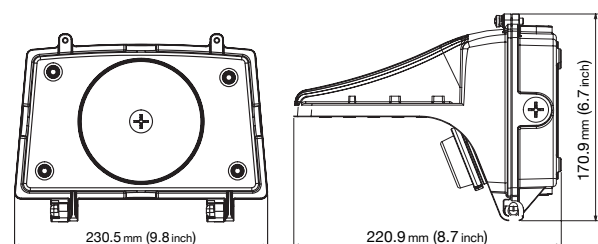

APPROVALS AND LISTINGS

cETL	5018387
DLC	PLYP56YKR048

ILLUMINANCE AT A DISTANCE

ISOCANDELA PLOT

ELECTRICAL

Wattage	30W
Voltage	120-347V
Power Factor	0.9
THD	14%
Operating Temp	-30 to 45°C

CONSTRUCTION

Housing	Die-Cast Aluminum
Cover	Polycarbonate
Finish	Black
IP Rating	IP65
Net Weight	1.6 kg
Gross Weight	2.1 kg
Carton Qty	1
Carton Dimensions	200 x 260 x 275 mm

ACCESSORIES (Ordered Separately)

Visor	WPX-VISOR-S
Type 2 Optics	WPX-T2S
Type 4 Optics	WPX-T4S

DIMENSIONS

Western Canada Warehouse: 121-1647 Broadway Street, Port Coquitlam, BC V3C 6P8 | ordersbc@csc-led.com