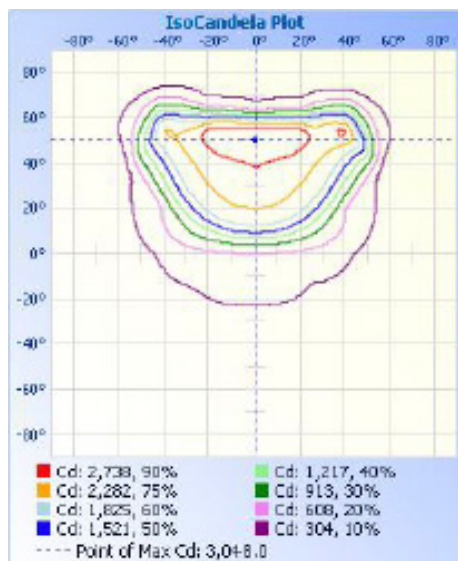

Colour Tunable
3000K/4000K/5000K

Optional Accesories (sold separately):
Visor, Type 2 Optics, Type 4 Optics

WPX-VISOR-S

WPX-T2S

WPX-T4S

TECHNICAL DATA

LIGHT SPECIFICATIONS

Lumens	3,764 lm
Efficacy	122 lm/W
CCT	3000K / 4000K / 5000K
CRI	73
Dimmable	0-10V
L70 Life	50,000 hrs
Warranty	10-year

APPROVALS AND LISTINGS

cETL	5018387
DLC	PLYP56YKR048

ILLUMINANCE AT A DISTANCE

ISOCANDELA PLOT

ELECTRICAL

Wattage	30W
Voltage	120-347V
Power Factor	0.9
THD	14%
Operating Temp	-30 to 45°C

CONSTRUCTION

Housing	Die-Cast Aluminum
Cover	Polycarbonate
Finish	Black
IP Rating	IP65
Net Weight	1.6 kg
Gross Weight	2.1 kg
Carton Qty	1
Carton Dimensions	200 x 260 x 275 mm