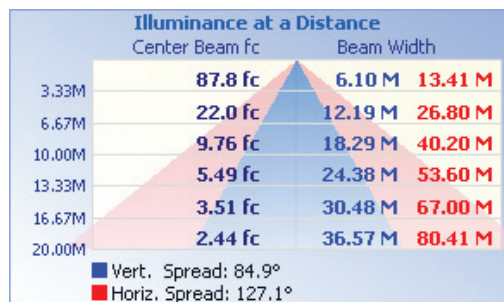

Slip Fit
FL01P-SF

Horizontal Arm
FL01P-HA

Round Pole
FL01P-RPA

TECHNICAL DATA

LIGHT SPECIFICATIONS

Lumens	32,456
Efficacy	137.88 lm/W
CCT	5000K
Beam angle	90 x 120°
CRI	70
Dimmable	0-10V
Rated hours	50,000
Warranty	10-year

APPROVALS AND LISTINGS

cUL	E482965
DLC	PLTRN88R30EA

ILLUMINANCE AT A DISTANCE

ELECTRICAL

Wattage	230W
Voltage	277-480V
Power factor	0.90
THD	15%
Operating temp	-40° to 40°C

CONSTRUCTION

Housing	Aluminum
Finish	6mm, powder-coat
Colour	Bronze
IP rating	IP65
Weight	13.8 lbs
Carton qty	1