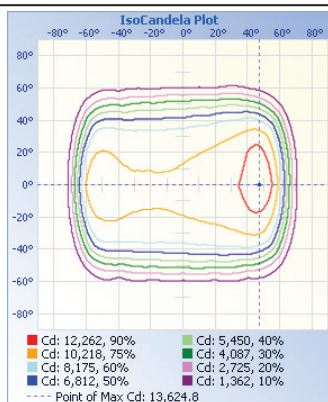

ISOCANDELA PLOT

Western Canada Warehouse: 121-1647 Broadway Street, Port Coquitlam, BC V3C 6P8 | ordersbc@csc-led.com