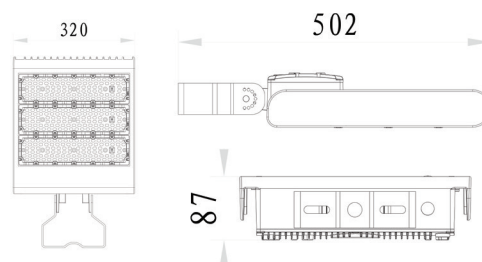

Slip Fit
FL01P-SF

Horizontal Arm
FL01P-HA

Round Pole
FL01P-RPA

TECHNICAL DATA

LIGHT SPECIFICATIONS

Lumens	32,456
Efficacy	137.88 lm/W
CCT	5000K
Beam angle	90 x 120°
CRI	70
Dimmable	0-10V
Rated hours	50,000
Warranty	10-year

APPROVALS AND LISTINGS

cUL	E482965
DLC	PLTRN88R30EA

ILLUMINANCE AT A DISTANCE

ELECTRICAL

Wattage	230W
Voltage	277-480V
Power factor	0.90
THD	15%
Operating temp	-40° to 40°C

CONSTRUCTION

Housing	Aluminum
Finish	6mm, powder-coat
Colour	Bronze
IP rating	IP65
Weight	13.8 lbs
Carton qty	1

DIMENSIONS

ISOCANDELA PLOT

Western Canada Warehouse: 121-1647 Broadway Street, Port Coquitlam, BC V3C 6P8 | ordersbc@csc-led.com