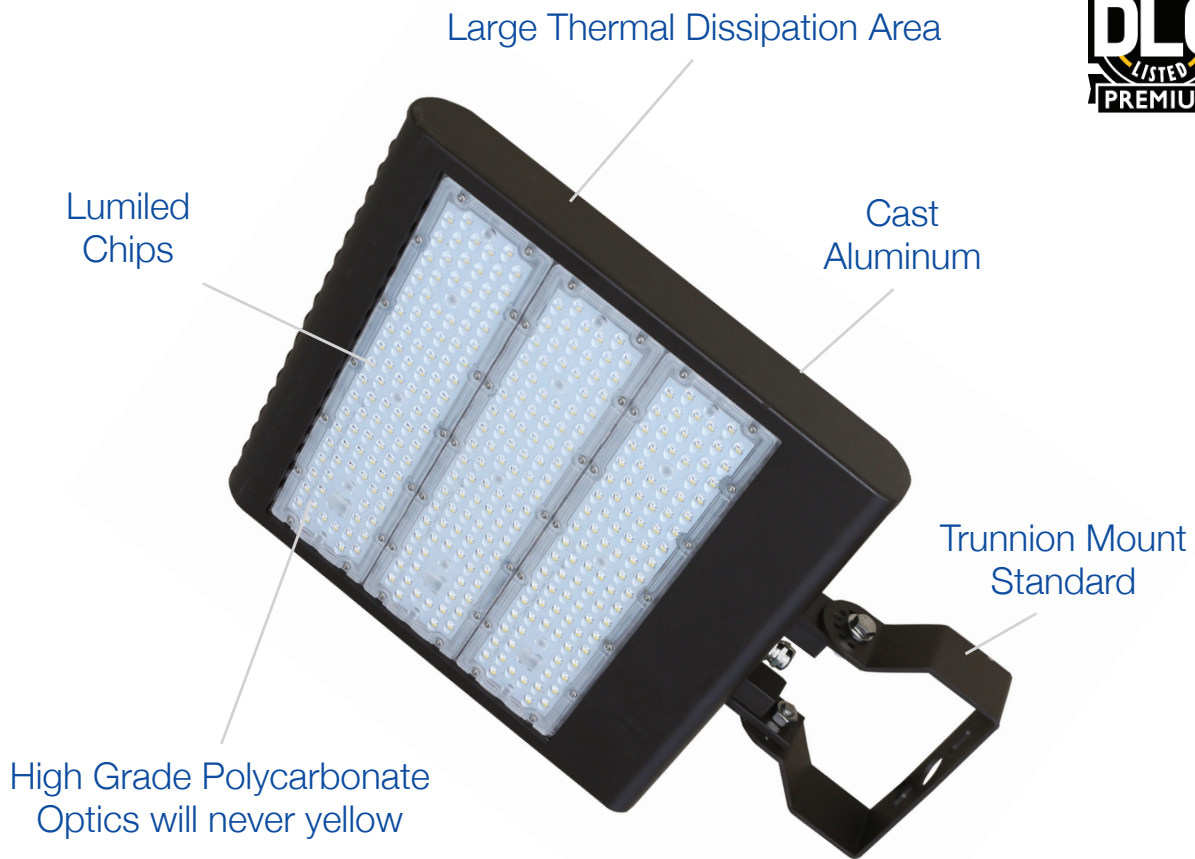

230W Flood / Area Light, 277-480V

Ideal for outdoor applications such as parking lots, construction sites, storage and rail yards, industrial locations, marinas, billboard/sign illumination and more

Optional Field-Interchangeable Mounting Arms (ordered separately)

Slip Fit
FL01P-SF

Horizontal Arm
FL01P-HA

Round Pole
FL01P-RPA

TECHNICAL DATA

LIGHT SPECIFICATIONS

Lumens	32,456
Efficacy	137.88 lm/W
CCT	5000K
Beam angle	90 x 120°
CRI	70
Dimmable	0-10V
Rated hours	50,000
Warranty	10-year

APPROVALS AND LISTINGS

cUL	E482965
DLC	PLTRN88R30EA

ILLUMINANCE AT A DISTANCE

ELECTRICAL

Wattage	230W
Voltage	277-480V
Power factor	0.90
THD	15%
Operating temp	-40° to 40°C

CONSTRUCTION

Housing	Aluminum
Finish	6mm, powder-coat
Colour	Bronze
IP rating	IP65
Weight	13.8 lbs
Carton qty	1