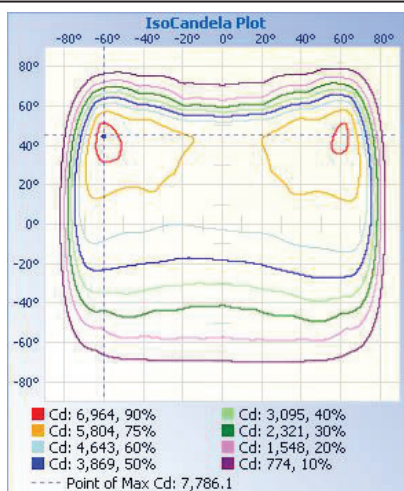

Visor

FL04-SHIELD-SM

Motion Sensor or Photocell

FL04-MMS-KIT

FLPC-LV

TECHNICAL DATA

LIGHT SPECIFICATIONS

Lumens	19,818 lm
Efficacy	127 lm/W
CCT	5000K
CRI	70
L70 Life	54,000
Dimmable	0-10V
Warranty	10-year

APPROVALS AND LISTINGS

cUL	E482965
DLC	PL0SFML82GT5

ILLUMINANCE AT A DISTANCE

ISOCANDELA PLOT

ELECTRICAL

Wattage	150W
Voltage	120-277V
Power factor	0.90
THD	15%
Operating temp	-40 to 40°C

CONSTRUCTION

Housing	Aluminum alloy
Finish	Polyester powder coat
Colour	Bronze
IP rating	IP65
EPA rating	45° - 1.13 ft ² Horizontal - 0.8 ft ² Vertical - 1.6 ft ²
Weight	11.02 lbs
Carton qty	1

DIMENSIONS