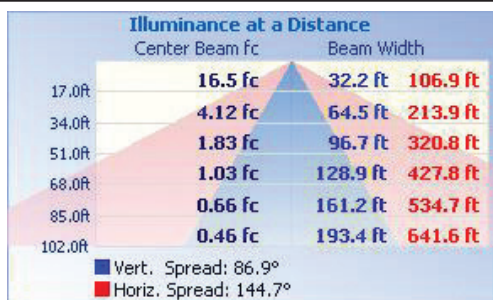

Visor

FL04-SHIELD-SM

Motion Sensor or Photocell

FL04-MMS-KIT

FLPC-LV

TECHNICAL DATA

LIGHT SPECIFICATIONS

Lumens	19,818 lm
Efficacy	127 lm/W
CCT	5000K
CRI	70
L70 Life	54,000
Dimmable	0-10V
Warranty	10-year

APPROVALS AND LISTINGS

cUL	E482965
DLC	PL0SFML82GT5

ILLUMINANCE AT A DISTANCE

ISOCANDELA PLOT

ELECTRICAL

Wattage	150W
Voltage	120-277V
Power factor	0.90
THD	15%
Operating temp	-40 to 40°C

CONSTRUCTION

Housing	Aluminum alloy
Finish	Polyester powder coat
Colour	Bronze
IP rating	IP65
EPA rating	45° - 1.13 ft ² Horizontal - 0.8 ft ² Vertical - 1.6 ft ²
Weight	11.02 lbs
Carton qty	1

DIMENSIONS