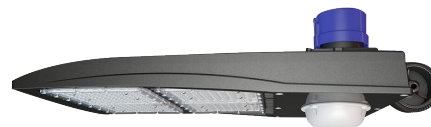

300W Flood / Area Light

NEW FL04 Series

Sleek, streamlined design with premium performance

LM80
Tested Chips

Polyester
Powder Coat Finish
Bronze Standard

Shown here with
Slip Fitter Mount

Highest Grade
Polycarbonate Optics

Type III Standard
Type V Available

Trunnion Mount Standard

Field-Interchangeable:
Slip Fitter, Pole, or Multi-Mount
Ordered Separately

Options available (ordered separately):

Pole Mount

FL04-PM

Multi Mount

FL04-MM

Slip Fit Mount

FL04-SF

Motion Sensor or Photocell

FL04-MMS-KIT

FLPC-LV

TECHNICAL DATA

LIGHT SPECIFICATIONS

Lumens	39,090 lm
Efficacy	128.19 lm/W
CCT	5000K
CRI	70
L70 Life	54,000
Dimmable	0-10V
Warranty	10-year

APPROVALS AND LISTINGS

cUL	E482965
DLC	PLRTSAK49P2A

ILLUMINANCE AT A DISTANCE

ISOCANDELA PLOT

ELECTRICAL

Wattage	300W
Voltage	120-277V
Power factor	0.90
THD	15 %
Operating temp	-40 to 40°C

CONSTRUCTION

Housing	Aluminum alloy
Finish	Polyester powder coat
Colour	Bronze
IP rating	IP65
EPA rating	45° - 1.75 ft² Horizontal - 1.1 ft² Vertical - 2.3 ft²
Weight	17.64 lbs
Carton qty	1