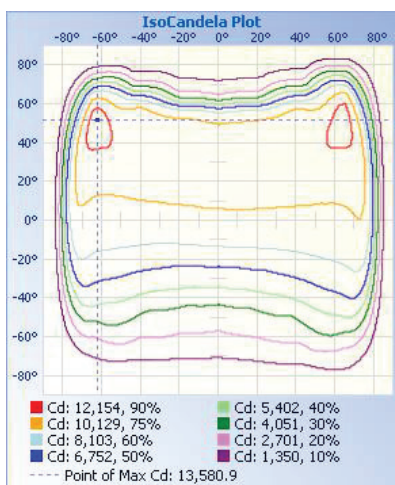

Slip Fit Mount

FL04-SF

Motion Sensor or Photocell

FL04-MMS-KIT

FLPC-LV

TECHNICAL DATA

LIGHT SPECIFICATIONS

Lumens	39,090 lm
Efficacy	128.19 lm/W
CCT	5000K
CRI	70
L70 Life	54,000
Dimmable	0-10V
Warranty	10-year

APPROVALS AND LISTINGS

cUL	E482965
DLC	PLRTSAK49P2A

ILLUMINANCE AT A DISTANCE

ISOCANDELA PLOT

ELECTRICAL

Wattage	300W
Voltage	120-277V
Power factor	0.90
THD	15 %
Operating temp	-40 to 40°C

CONSTRUCTION

Housing	Aluminum alloy
Finish	Polyester powder coat
Colour	Bronze
IP rating	IP65
EPA rating	45° - 1.75 ft² Horizontal - 1.1 ft² Vertical - 2.3 ft²
Weight	17.64 lbs
Carton qty	1

DIMENSIONS