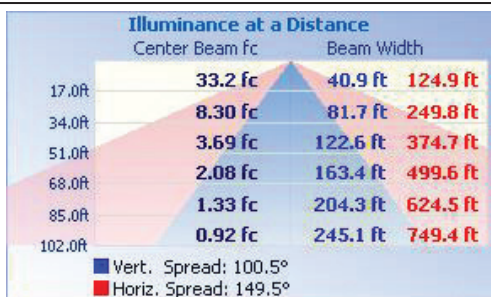

Slip Fit Mount

FL04-SF

Motion Sensor or Photocell

FL04-MMS-KIT

FLPC-LV

TECHNICAL DATA

LIGHT SPECIFICATIONS

Lumens	39,090 lm
Efficacy	128.19 lm/W
CCT	5000K
CRI	70
L70 Life	54,000
Dimmable	0-10V
Warranty	10-year

APPROVALS AND LISTINGS

cUL	E482965
DLC	PLRTSAK49P2A

ILLUMINANCE AT A DISTANCE

ISOCANDELA PLOT

ELECTRICAL

Wattage	300W
Voltage	120-277V
Power factor	0.90
THD	15 %
Operating temp	-40 to 40°C

CONSTRUCTION

Housing	Aluminum alloy
Finish	Polyester powder coat
Colour	Bronze
IP rating	IP65
EPA rating	45° - 1.75 ft² Horizontal - 1.1 ft² Vertical - 2.3 ft²
Weight	17.64 lbs
Carton qty	1

DIMENSIONS