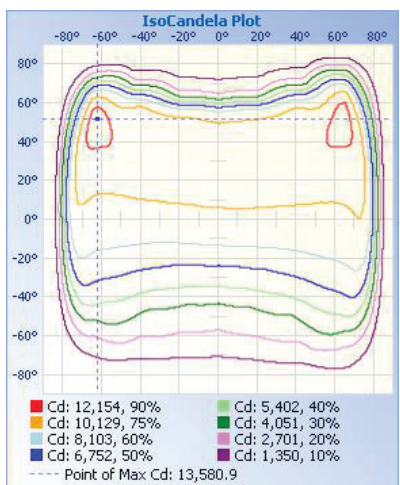

ISOCANDELA PLOT