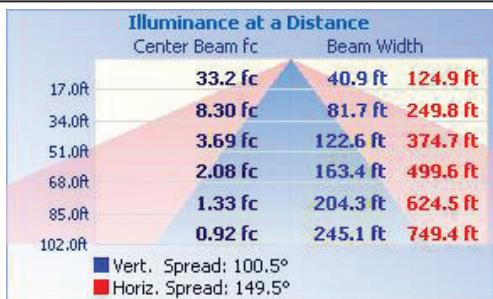

TECHNICAL DATA

LIGHT SPECIFICATIONS

Lumens	39,090 lm
Efficacy	128.19 lm/W
CCT	5000K
CRI	70
L70 Life	54,000
Dimmable	0-10V
Warranty	10-year

APPROVALS AND LISTINGS

cUL	E482965
DLC	PLRTSAK49P2A

ILLUMINANCE AT A DISTANCE