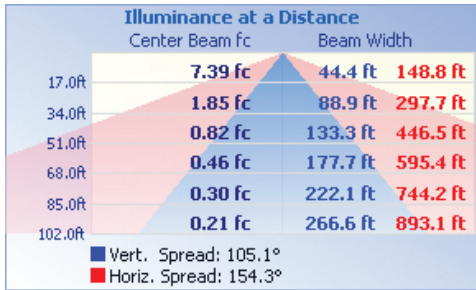

TECHNICAL DATA

LIGHT SPECIFICATIONS

Lumens	8,318 lm
Efficacy	133.22 lm/W
CCT	5000K
CRI	70
Dimmable	0-10V
L70 Life	54,000
Warranty	10-year

APPROVALS AND LISTINGS

cUL	E482965
DLC Premium	PLG6RJ14GTVN

ILLUMINANCE AT A DISTANCE

ELECTRICAL

Wattage	60W
Voltage	120-277V
Power factor	0.90
THD	15%
Operating temp	-40 to 40°C

CONSTRUCTION

Housing	Aluminum alloy
Finish	Polyester powder coat
Colour	Bronze
IP rating	IP65
EPA rating	45° - 1.13 ft² Horizontal - 0.8 ft² Vertical - 1.6 ft²
Weight	12.78 lbs
Carton qty	1

DIMENSIONS

58.5 * 38.5 * 16 cm