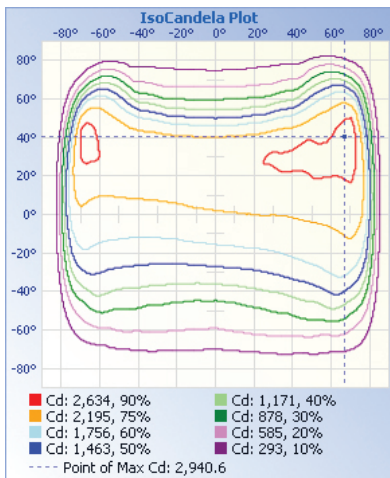

ISOCANDELA PLOT

Western Canada Warehouse: 121-1647 Broadway Street, Port Coquitlam, BC V3C 6P8 | ordersbc@csc-led.com