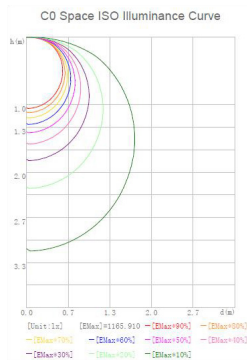

ISO ILLUMINANCE CURVE

Western Canada Warehouse: 121-1647 Broadway Street, Port Coquitlam, BC V3C 6P8 | ordersbc@csc-led.com