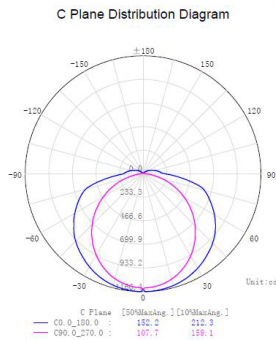

TECHNICAL DATA

LIGHT SPECIFICATIONS

Lumens	5,269
Efficacy	133.4 lm/W
CCT	5000K
Beam angle	>120°
CRI	81.8
Dimmable	No
Rated hours	50,000
Warranty	5-year

APPROVALS AND LISTINGS

DLC Premium	PFH973IH
CETL	5010402

PLANE DISTRIBUTION

ELECTRICAL

Wattage	40W
Voltage	120V
Power factor	0.96
THD	15.7%
Operating temp	-30° to 45°C

CONSTRUCTION

Housing	Plastic & Aluminum
Colour	Silver
IP rating	IP40
Weight	2.4lbs
Carton qty	16