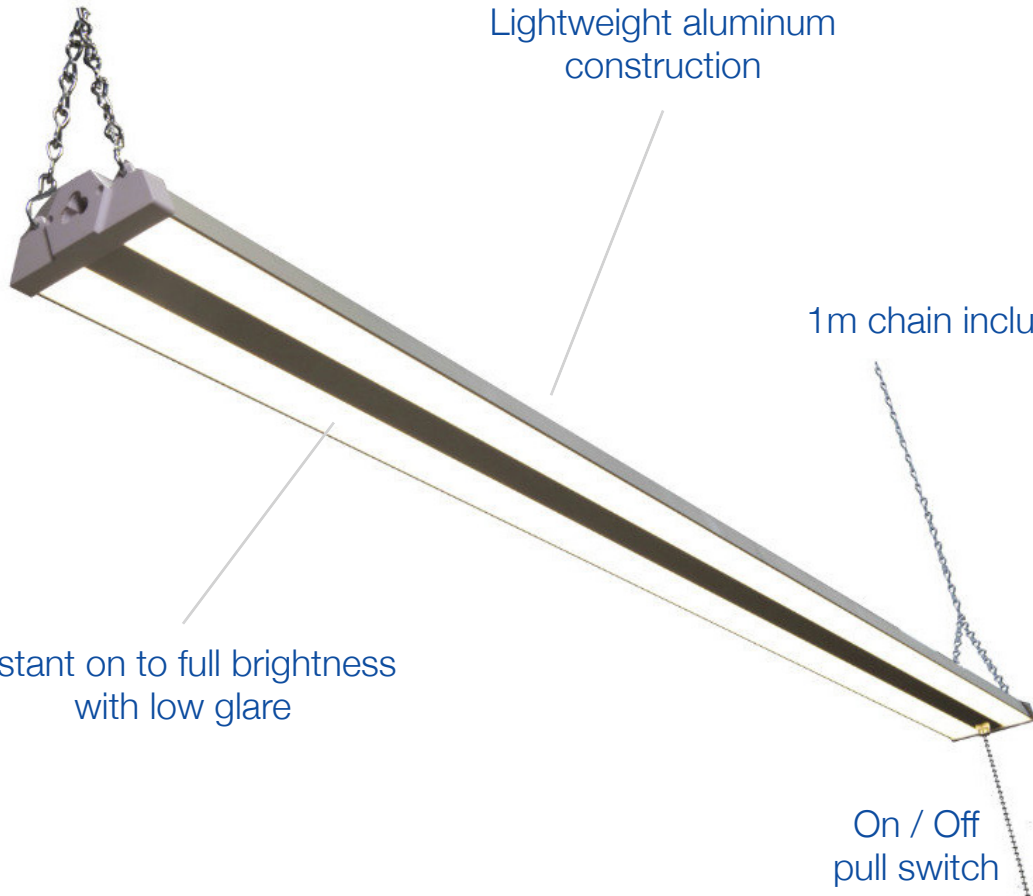

# 40W Shop Light

Ideal for garages, workshops, hallways, basements, warehouses, equipment rooms and more

1m linking cord included,  
plus row mount connector

Lightweight aluminum  
construction

1m chain included

Instant on to full brightness  
with low glare

On / Off  
pull switch

1m power cord with plug included