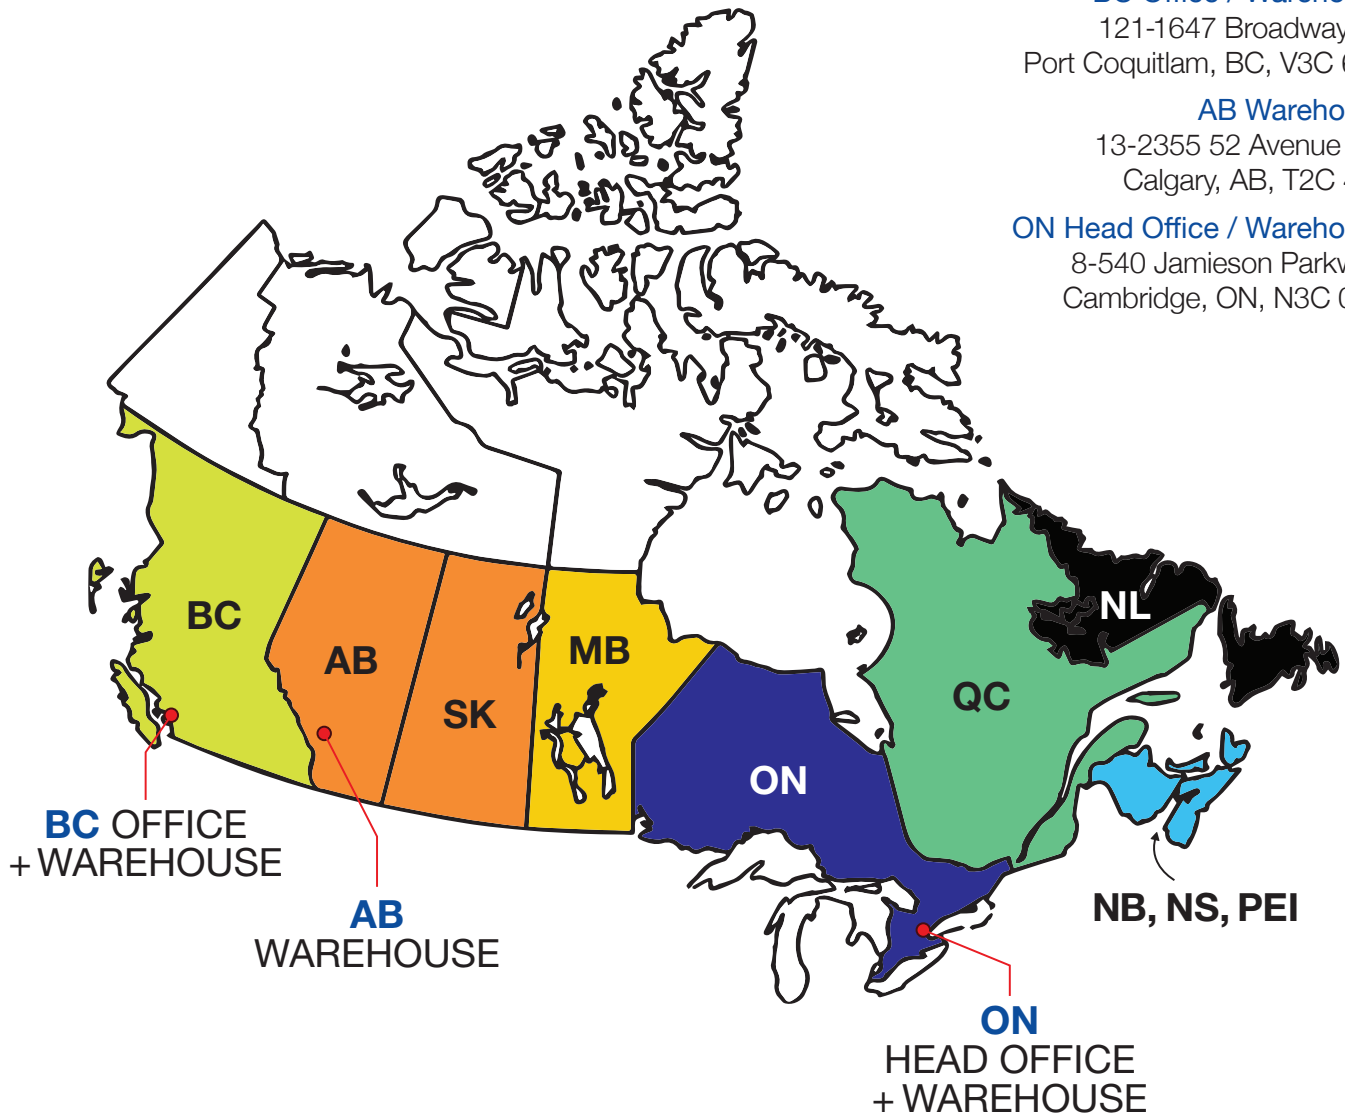

**BC Office / Warehouse**121-1647 Broadway St,  
Port Coquitlam, BC, V3C 6P8**AB Warehouse**13-2355 52 Avenue SE,  
Calgary, AB, T2C 4X7**ON Head Office / Warehouse**8-540 Jamieson Parkway,  
Cambridge, ON, N3C 0G5 **Ken Watt & Associates (BC)**  
[www.kenwattassoc.com](http://www.kenwattassoc.com) **Éclairage HITECH (QC)**  
[www.eclairagehitech.com](http://www.eclairagehitech.com) **Sensible Adaptive Solutions (AB/SK)**  
[www.sensibleadaptive.com](http://www.sensibleadaptive.com) **RWM Enterprises (NL)**  
[rwmel@bellaliant.net](mailto:rwmel@bellaliant.net) **TMC Sales (MB)**  
[www.tmcsales.ca](http://www.tmcsales.ca) **Catalyst Sales (NB, NS, PEI)**  
[www.catalystsales.ca](http://www.catalystsales.ca) **Roney Marketing Ltd. (ON)**  
[www.roneymk.com](http://www.roneymk.com)Questions? Email [info@csc-led.com](mailto:info@csc-led.com)